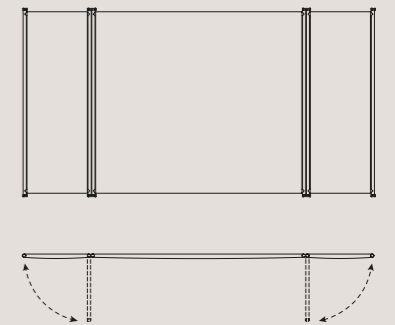

### Boiserie Alta, Sp. 6 cm

Per materasso L 153 e L 160 cm  
L totale 325, H 175 cm  
Pannello Centrale: L 198 cm  
Ala laterale singola: L 63 cm

Per materasso L 180 e L 193 cm  
L totale 358, H 175 cm  
Pannello Centrale: L 231 cm  
Ala laterale singola: L 63 cm

### Tall Wall Panels, Th. 2.36"

For mattress W 60.00", 63.00"  
Total W 127.95", H 68.90"  
Central panel: W 77.95"  
single side wing: W 24.80"

For mattress W 72.00", 76.00"  
Total W 140.94", H 68.90"  
Central panel: W 90.94"  
single side wing: W 24.80"