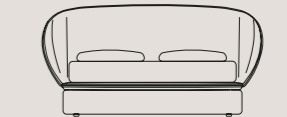

Domenica by Simone Bonanni

Letto con piedi e giroletto imbottito

<i>materasso</i>		<i>testiera H 107 cm</i>	
L 153	P 190 cm	L 165/203	P 227 cm
L 153	P 200 cm	L 165/203	P 237 cm
L 160	P 190 cm	L 172/210	P 227 cm
L 160	P 200 cm	L 172/210	P 237 cm
L 180	P 200 cm	L 192/230	P 237 cm
L 180	P 210 cm	L 192/230	P 247 cm
L 193	P 200 cm	L 205/243	P 237 cm