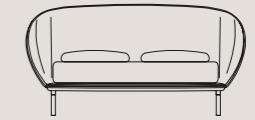

Domenica by Simone Bonanni

Letto con piedi e giroletto imbottito

<i>materasso</i>		<i>testiera H 107 cm</i>	
L 153	P 190 cm	L 165/203	P 227 cm
L 153	P 200 cm	L 165/203	P 237 cm
L 160	P 190 cm	L 172/210	P 227 cm
L 160	P 200 cm	L 172/210	P 237 cm
L 180	P 200 cm	L 192/230	P 237 cm
L 180	P 210 cm	L 192/230	P 247 cm
L 193	P 200 cm	L 205/243	P 237 cm