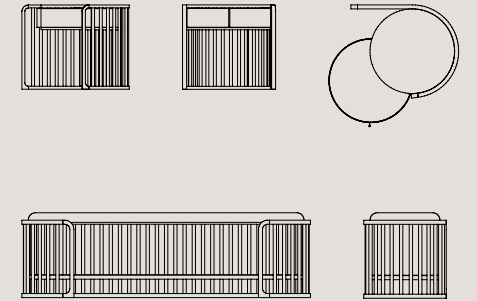

Palù by Raffaella Mangiarotti

Comodino

cassetto chiuso
L 59, H 46, P 51 cm

cassetto aperto
L 71, H 46, P 67 cm

Panca

L 156, H 46, P 44 cm

Night table

closed drawer
W 23.23", H 18.11", D 20.09"

open drawer
W 28.35", H 18.11", D 26.38"

Bench

W 61.42", H 18.11", D 17.72"

Finiture / Finishes

Struttura

Essenza

Structure

Wood