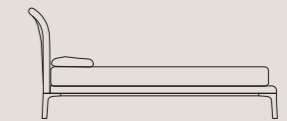

headboard H 36.22" - 40.16"

W 52.76"	D 86.22"
W 52.76"	D 90.16"
W 65.75"	D 86.22"
W 65.75"	D 90.16"
W 68.50"	D 86.22"
W 68.50"	D 90.16"
W 76.38"	D 90.16"
W 76.38"	D 94.09"
W 81.50"	D 90.16"