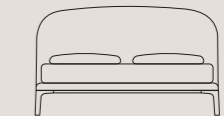

headboard H 36.22" - 40.16"

W 52.76"	D 86.22"
W 52.76"	D 90.16"
W 65.75"	D 86.22"
W 65.75"	D 90.16"
W 68.50"	D 86.22"
W 68.50"	D 90.16"
W 76.38"	D 90.16"
W 76.38"	D 94.09"
W 81.50"	D 90.16"