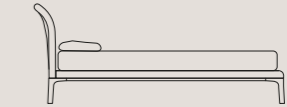

headboard H 36.22" - 40.16"

W 52.76"	D 86.22"
W 52.76"	D 90.16"
W 65.75"	D 86.22"
W 65.75"	D 90.16"
W 68.50"	D 86.22"
W 68.50"	D 90.16"
W 76.38"	D 90.16"
W 76.38"	D 94.09"
W 81.50"	D 90.16"