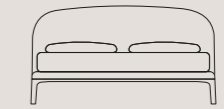

headboard H 36.22" - 40.16"

W 52.76"	D 86.22"
W 52.76"	D 90.16"
W 65.75"	D 86.22"
W 65.75"	D 90.16"
W 68.50"	D 86.22"
W 68.50"	D 90.16"
W 76.38"	D 90.16"
W 76.38"	D 94.09"
W 81.50"	D 90.16"