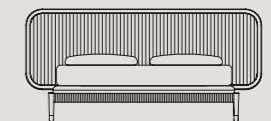

Finiture / Finishes

Testiera e piano materasso*
Tessuto, Pelle, Pelle Sintetica

Headboard and upholstered bed frame*
Fabric, Leather, Synthetic Leather

Giroletto e cornice testiera
Laccato opaco, Laccato lucido

Bed frame and headboard Frame
Matt lacquered, High gloss lacquered

Piedi
Realizzati nella stessa finitura della cornice testiera.
Il puntale è sempre in Ottone opaco

Legs
Legs and frame in the same finish as the edging of the headboard. The feet are always in frosted Brass

* Per limitazioni consultare il listino /
* For limitations please see our pricelist