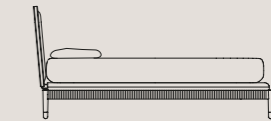

Finiture / Finishes

Testiera e piano materasso*
Tessuto, Pelle, Pelle Sintetica

Headboard and upholstered bed frame*
Fabric, Leather, Synthetic Leather

Giroletto e cornice testiera
Laccato opaco, Laccato lucido

Bed frame and headboard Frame
Matt lacquered, High gloss lacquered

Piedi
Realizzati nella stessa finitura della cornice testiera.
Il puntale è sempre in Ottone opaco

Legs
Legs and frame in the same finish as the edging of the headboard. The feet are always in frosted Brass

* Per limitazioni consultare il listino /
* For limitations please see our pricelist