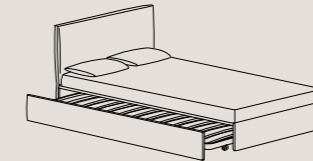

platform bed H 12.60"

W 36.61"	D 77.16"
W 36.61"	D 81.10"
W 48.42"	D 77.16"
W 48.42"	D 81.10"

Finiture / Finishes

Rivestimento

Tessuto, Pelle, Pelle Sintetica

Cover

Fabric, Leather, Synthetic Leather