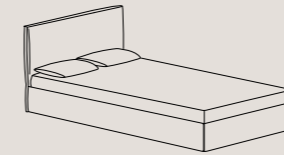

platform bed H 12.60"

W 36.61"	D 77.16"
W 36.61"	D 81.10"
W 48.42"	D 77.16"
W 48.42"	D 81.10"

Finiture / Finishes

Rivestimento

Tessuto, Pelle, Pelle Sintetica

Cover

Fabric, Leather, Synthetic Leather