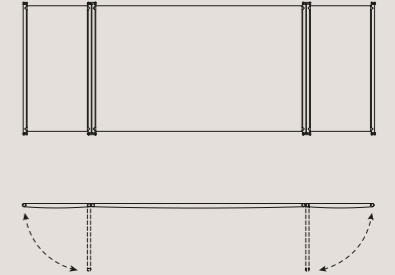

Boiserie Bricola / Bricola Wall Panels by Raffaella Mangiarotti

Boiserie Bassa, Sp. 6 cm

Per materasso L 153 e L 160 cm
L totale 325, H 123 cm
Pannello Centrale: L 198 cm
Ala laterale singola: L 63 cm

Per materasso L 180 e L 193 cm
L totale 358, H 123 cm
Pannello Centrale: L 231 cm
Ala laterale singola: L 63 cm

Short Wall Panels, Th. 2.36"

For mattress W 60.00", 63.00"
Total W 127.95", H 48.42"
Central panel: W 77.95"
single side wing: W 24.80"

For mattress W 72.00", 76.00"
Total W 140.94", H 48.42"
Central panel: W 90.94"
single side wing: W 24.80"