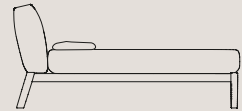

Finiture / Finishes

Struttura

In legno massello di Frassino tinto

Structure

In stained solid Ash wood

Testiera

Tessuto, Pelle, Pelle Sintetica

Headboard

Fabric, Leather, Synthetic Leather