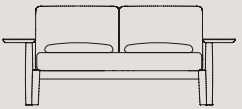

Finiture / Finishes

Struttura

In legno massello di Frassino tinto

Structure

In stained solid Ash wood

Testiera

Tessuto, Pelle, Pelle Sintetica

Headboard

Fabric, Leather, Synthetic Leather