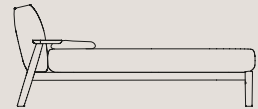

Finiture / Finishes

Struttura

In legno massello di Frassino tinto

Structure

In stained solid Ash wood

Testiera

Tessuto, Pelle, Pelle Sintetica

Headboard

Fabric, Leather, Synthetic Leather