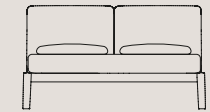

Finiture / Finishes

Struttura

In legno massello di Frassino tinto

Structure

In stained solid Ash wood

Testiera

Tessuto, Pelle, Pelle Sintetica

Headboard

Fabric, Leather, Synthetic Leather