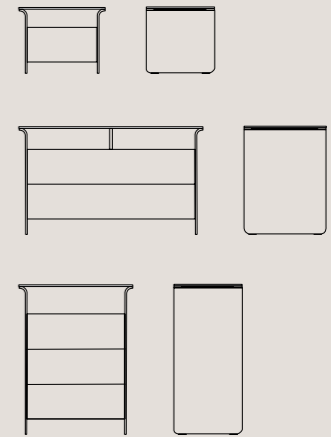

Nota by Philippe Tabet

Comodino

cassetto L 50 cm
L 62, H 47, P 49 cm

cassetto L 60 cm
L 72, H 47, P 49 cm

Comò

cassetto L 120 cm
L 132, H 77, P 59 cm

cassetto L 150 cm
L 162, H 77, P 59 cm

cassetto L 70 cm
L 82, H 107, P 49 cm

cassetto L 90 cm
L 102, H 107, P 49 cm

Night table

single drawer W 19.68"
W 24.41", H 18.50", D 19.29"

single drawer W 23.62"
W 29.53", H 18.50", D 19.29"

Dresser

drawer W 47.24"
W 51.97", H 30.31", D 23.23"

drawer W 59.05"
W 63.78", H 30.31", D 23.23"

drawer W 27.56"
W 32.28", H 42.13", D 19.29"

drawer W 35.43"
W 40.16", H 42.13", D 19.29"

Finiture / Finishes

Top vetro

Vetro Trasparente Piombo

Glass top

Trasparente Piombo glass