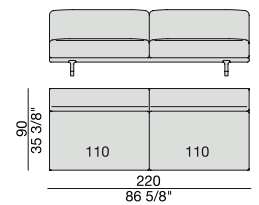

SOFA with side Container
270x90

SOFA with side Coffee Table
270x90

**SOFA/CENTRAL UNIT
with Containers**
220x90

**SOFA/CENTRAL UNIT
with Coffee Tables**
220x90

**SOFA/CENTRAL UNIT
with Coffee table and Container**
220x90

**SOFA/CENTRAL UNIT
with Containers**
270x90

**SOFA/CENTRAL UNIT
with side Coffee tables**
270x90

**SOFA/CENTRAL UNIT
with Coffee table and Container**
270x90

CENTRAL UNIT
170x90

CENTRAL UNIT with Container
195x90

CENTRAL UNIT with Coffee Table
195x90

CENTRAL UNIT
220x90

CENTRAL UNIT with Coffee Table
220x90

CENTRAL UNIT with Container
245x90

CENTRAL UNIT with Coffee Table
245x90

CENTRAL UNIT with Coffee Table
270x90

CORNER
220x90

CORNER with Side Container
220x90

CORNER with Side Coffee Table
220x90

CORNER
270x90

CORNER with Side Container
270x90

CORNER with Side Coffee Table
270x90

END UNIT/CORNER
with Side Coffee Table
195x90