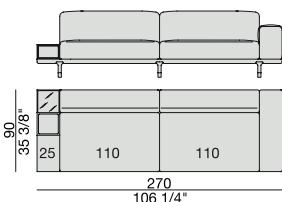

SOFA High Arm
220x90

SOFA with Container
245x90

SOFA with Coffee Table
245x90

SOFA with side Container
220x90

SOFA with side Coffee Table
220x90

SOFA
270x90

SOFA High Arm
270x90

SOFA with Coffee Table
270x90

SOFA with side Container
270x90

SOFA with side Coffee Table
270x90

**SOFA/CENTRAL UNIT
with Containers**
220x90

**SOFA/CENTRAL UNIT
with Coffee Tables**
220x90

**SOFA/CENTRAL UNIT
with Coffee table and Container**
220x90

**SOFA/CENTRAL UNIT
with Containers**
270x90

**SOFA/CENTRAL UNIT
with side Coffee tables**
270x90

**SOFA/CENTRAL UNIT
with Coffee table and Container**
270x90

CENTRAL UNIT
170x90

CENTRAL UNIT with Container
195x90