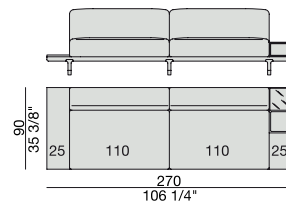

SOFA High Arm
220x90

SOFA with Container
245x90

SOFA with Coffee Table
245x90

SOFA with side Container
220x90

SOFA with side Coffee Table
220x90

SOFA
270x90

SOFA High Arm
270x90

SOFA with Coffee Table
270x90

SOFA with side Container
270x90

SOFA with side Coffee Table
270x90

**SOFA/CENTRAL UNIT
with Containers**
220x90

**SOFA/CENTRAL UNIT
with Coffee Tables**
220x90

**SOFA/CENTRAL UNIT
with Coffee table and Container**
220x90

**SOFA/CENTRAL UNIT
with Containers**
270x90

**SOFA/CENTRAL UNIT
with side Coffee tables**
270x90

**SOFA/CENTRAL UNIT
with Coffee table and Container**
270x90

CENTRAL UNIT
170x90

CENTRAL UNIT with Container
195x90

CENTRAL UNIT with Coffee Table
195x90

CENTRAL UNIT
220x90

CENTRAL UNIT with Coffee Table
220x90

CENTRAL UNIT with Container
245x90

CENTRAL UNIT with Coffee Table
245x90

CENTRAL UNIT with Coffee Table
270x90