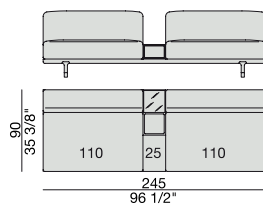

SOFA with side Container
270x90

SOFA with side Coffee Table
270x90

**SOFA/CENTRAL UNIT
with Containers**
220x90

**SOFA/CENTRAL UNIT
with Coffee Tables**
220x90

**SOFA/CENTRAL UNIT
with Coffee table and Container**
220x90

**SOFA/CENTRAL UNIT
with Containers**
270x90

**SOFA/CENTRAL UNIT
with side Coffee tables**
270x90

**SOFA/CENTRAL UNIT
with Coffee table and Container**
270x90

CENTRAL UNIT
170x90

CENTRAL UNIT with Container
195x90

CENTRAL UNIT with Coffee Table
195x90

CENTRAL UNIT
220x90

CENTRAL UNIT with Coffee Table
220x90

CENTRAL UNIT with Container
245x90

CENTRAL UNIT with Coffee Table
245x90

CENTRAL UNIT with Coffee Table
270x90

CORNER
220x90

CORNER with Side Container
220x90

CORNER with Side Coffee Table
220x90

CORNER
270x90

CORNER with Side Container
270x90

CORNER with Side Coffee Table
270x90

END UNIT/CORNER
with Side Coffee Table
195x90