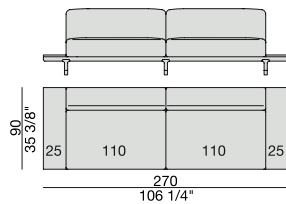

SOFA High Arm
220x90

SOFA with Container
245x90

SOFA with Coffee Table
245x90

SOFA with side Container
220x90

SOFA with side Coffee Table
220x90

SOFA
270x90

SOFA High Arm
270x90

SOFA with Coffee Table
270x90

SOFA with side Container
270x90

SOFA with side Coffee Table
270x90

**SOFA/CENTRAL UNIT
with Containers**
220x90

**SOFA/CENTRAL UNIT
with Coffee Tables**
220x90

**SOFA/CENTRAL UNIT
with Coffee table and Container**
220x90

**SOFA/CENTRAL UNIT
with Containers**
270x90

**SOFA/CENTRAL UNIT
with side Coffee tables**
270x90

**SOFA/CENTRAL UNIT
with Coffee table and Container**
270x90

CENTRAL UNIT
170x90

CENTRAL UNIT with Container
195x90

CENTRAL UNIT with Coffee Table
195x90

CENTRAL UNIT
220x90

CENTRAL UNIT with Coffee Table
220x90

CENTRAL UNIT with Container
245x90

CENTRAL UNIT with Coffee Table
245x90

CENTRAL UNIT with Coffee Table
270x90