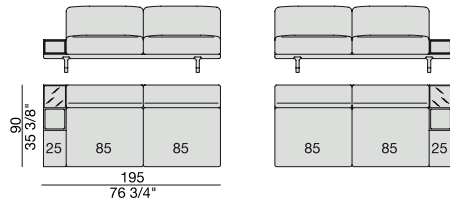

**SOFA/CENTRAL UNIT
with Containers**
270x90

**SOFA/CENTRAL UNIT
with side Coffee tables**
270x90

**SOFA/CENTRAL UNIT
with Coffee table and Container**
270x90

CENTRAL UNIT
170x90

CENTRAL UNIT with Container
195x90

CENTRAL UNIT with Coffee Table
195x90

CENTRAL UNIT
220x90

CENTRAL UNIT with Coffee Table
220x90

CENTRAL UNIT with Container
245x90

CENTRAL UNIT with Coffee Table
245x90

CENTRAL UNIT with Coffee Table
270x90

CORNER
220x90

CORNER with Side Container
220x90

CORNER with Side Coffee Table
220x90

CORNER
270x90

CORNER with Side Container
270x90

CORNER with Side Coffee Table
270x90

END UNIT/CORNER
with Side Coffee Table
195x90

END UNIT/CORNER
with Side Coffee Table
220x90

END UNIT Low Arm
195x90

END UNIT High Arm
195x90

END UNIT with Side Container
195x90

END UNIT with Side Coffee Table
195x90

END UNIT with Side Coffee Table
220x90