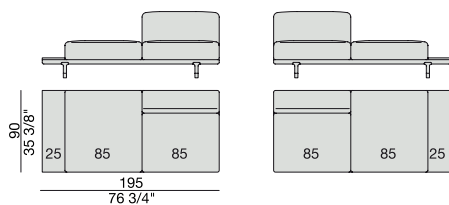

CORNER
220x90

CORNER with Side Container
220x90

CORNER with Side Coffee Table
220x90

CORNER
270x90

CORNER with Side Container
270x90

CORNER with Side Coffee Table
270x90

END UNIT/CORNER
with Side Coffee Table
195x90

END UNIT/CORNER
with Side Coffee Table
220x90

END UNIT Low Arm
195x90

END UNIT High Arm
195x90

END UNIT with Side Container
195x90

END UNIT with Side Coffee Table
195x90

END UNIT with Side Coffee Table
220x90

END UNIT Low Arm
245x90

END UNIT High Arm
245x90

END UNIT with Side Container
245x90

END UNIT with Side Coffee Table
245x90

END UNIT with Side Coffee Table
270x90

CHAISE LONGUE
170x90

**CHAISE LONGUE
with Side Container**
195x90

**CHAISE LONGUE
with Side Coffee Table**
195x90

CHAISE LONGUE
220x90

**CHAISE LONGUE
with Side Container**
245x90

**CHAISE LONGUE
with Side Coffee Table**
245x90

OPEN-END CORNER
135x150

OPEN-END CORNER
90x195