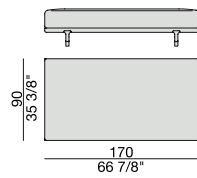

STOOL
170x90