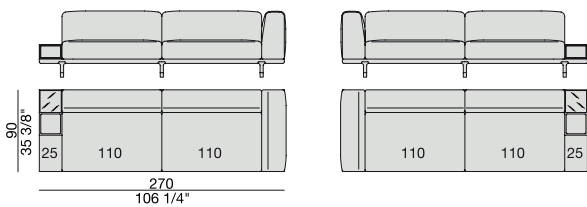

CENTRAL UNIT with Coffee Table
195x90

CENTRAL UNIT
220x90

CENTRAL UNIT with Coffee Table
220x90

CENTRAL UNIT with Container
245x90

CENTRAL UNIT with Coffee Table
245x90

CENTRAL UNIT with Coffee Table
270x90

CORNER
220x90

CORNER with Side Container
220x90

CORNER with Side Coffee Table
220x90

CORNER
270x90

CORNER with Side Container
270x90

CORNER with Side Coffee Table
270x90

END UNIT/CORNER
with Side Coffee Table
195x90

END UNIT/CORNER
with Side Coffee Table
220x90

END UNIT Low Arm
195x90

END UNIT High Arm
195x90

END UNIT with Side Container
195x90

END UNIT with Side Coffee Table
195x90

END UNIT with Side Coffee Table
220x90