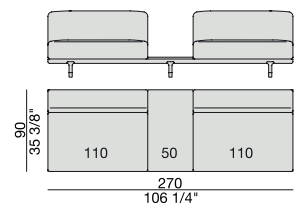

SOFA with side Container
270x90

SOFA with side Coffee Table
270x90

**SOFA/CENTRAL UNIT
with Containers**
220x90

**SOFA/CENTRAL UNIT
with Coffee Tables**
220x90

**SOFA/CENTRAL UNIT
with Coffee table and Container**
220x90

**SOFA/CENTRAL UNIT
with Containers**
270x90

**SOFA/CENTRAL UNIT
with side Coffee tables**
270x90

**SOFA/CENTRAL UNIT
with Coffee table and Container**
270x90

CENTRAL UNIT
170x90

CENTRAL UNIT with Container
195x90

CENTRAL UNIT with Coffee Table
195x90

CENTRAL UNIT
220x90

CENTRAL UNIT with Coffee Table
220x90

CENTRAL UNIT with Container
245x90

CENTRAL UNIT with Coffee Table
245x90

CENTRAL UNIT with Coffee Table
270x90

CORNER
220x90

CORNER with Side Container
220x90

CORNER with Side Coffee Table
220x90

CORNER
270x90

CORNER with Side Container
270x90

CORNER with Side Coffee Table
270x90

END UNIT/CORNER
with Side Coffee Table
195x90