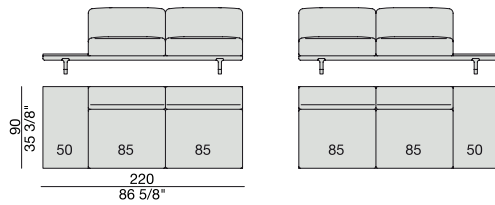

CENTRAL UNIT with Coffee Table
195x90

CENTRAL UNIT
220x90

CENTRAL UNIT with Coffee Table
220x90

CENTRAL UNIT with Container
245x90

CENTRAL UNIT with Coffee Table
245x90

CENTRAL UNIT with Coffee Table
270x90

CORNER
220x90

CORNER with Side Container
220x90

CORNER with Side Coffee Table
220x90

CORNER
270x90

CORNER with Side Container
270x90

CORNER with Side Coffee Table
270x90

END UNIT/CORNER
with Side Coffee Table
195x90

END UNIT/CORNER
with Side Coffee Table
220x90

END UNIT Low Arm
195x90

END UNIT High Arm
195x90

END UNIT with Side Container
195x90

END UNIT with Side Coffee Table
195x90

END UNIT with Side Coffee Table
220x90

END UNIT Low Arm
245x90

END UNIT High Arm
245x90

END UNIT with Side Container
245x90

END UNIT with Side Coffee Table
245x90

END UNIT with Side Coffee Table
270x90

CHAISE LONGUE
170x90

**CHAISE LONGUE
with Side Container**
195x90