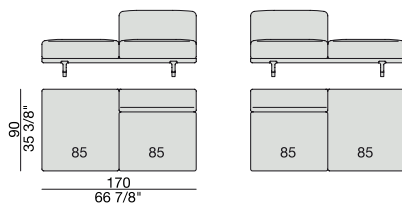

CORNER
220x90

CORNER with Side Container
220x90

CORNER with Side Coffee Table
220x90

CORNER
270x90

CORNER with Side Container
270x90

CORNER with Side Coffee Table
270x90

END UNIT/CORNER
with Side Coffee Table
195x90

END UNIT/CORNER
with Side Coffee Table
220x90

END UNIT Low Arm
195x90

END UNIT High Arm
195x90

END UNIT with Side Container
195x90

END UNIT with Side Coffee Table
195x90

END UNIT with Side Coffee Table
220x90

END UNIT Low Arm
245x90

END UNIT High Arm
245x90

END UNIT with Side Container
245x90

END UNIT with Side Coffee Table
245x90

END UNIT with Side Coffee Table
270x90

CHAISE LONGUE
170x90

**CHAISE LONGUE
with Side Container**
195x90

**CHAISE LONGUE
with Side Coffee Table**
195x90

CHAISE LONGUE
220x90

**CHAISE LONGUE
with Side Container**
245x90

**CHAISE LONGUE
with Side Coffee Table**
245x90

OPEN-END CORNER
135x150

OPEN-END CORNER
90x195