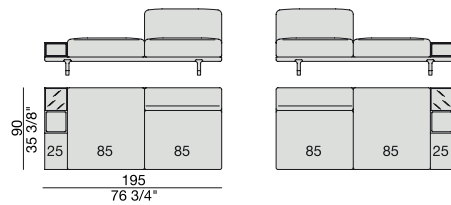

CORNER
220x90

CORNER with Side Container
220x90

CORNER with Side Coffee Table
220x90

CORNER
270x90

CORNER with Side Container
270x90

CORNER with Side Coffee Table
270x90

END UNIT/CORNER
with Side Coffee Table
195x90

END UNIT/CORNER
with Side Coffee Table
220x90

END UNIT Low Arm
195x90

END UNIT High Arm
195x90

END UNIT with Side Container
195x90

END UNIT with Side Coffee Table
195x90

END UNIT with Side Coffee Table
220x90

END UNIT Low Arm
245x90

END UNIT High Arm
245x90

END UNIT with Side Container
245x90

END UNIT with Side Coffee Table
245x90

END UNIT with Side Coffee Table
270x90

CHAISE LONGUE
170x90

**CHAISE LONGUE
with Side Container**
195x90

**CHAISE LONGUE
with Side Coffee Table**
195x90

CHAISE LONGUE
220x90

**CHAISE LONGUE
with Side Container**
245x90

**CHAISE LONGUE
with Side Coffee Table**
245x90

OPEN-END CORNER
135x150

OPEN-END CORNER
90x195