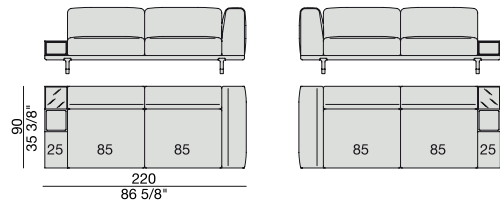

SOFA with side Container
270x90

SOFA with side Coffee Table
270x90

**SOFA/CENTRAL UNIT
with Containers**
220x90

**SOFA/CENTRAL UNIT
with Coffee Tables**
220x90

**SOFA/CENTRAL UNIT
with Coffee table and Container**
220x90

**SOFA/CENTRAL UNIT
with Containers**
270x90

**SOFA/CENTRAL UNIT
with side Coffee tables**
270x90

**SOFA/CENTRAL UNIT
with Coffee table and Container**
270x90

CENTRAL UNIT
170x90

CENTRAL UNIT with Container
195x90

CENTRAL UNIT with Coffee Table
195x90

CENTRAL UNIT
220x90

CENTRAL UNIT with Coffee Table
220x90

CENTRAL UNIT with Container
245x90

CENTRAL UNIT with Coffee Table
245x90

CENTRAL UNIT with Coffee Table
270x90

CORNER
220x90

CORNER with Side Container
220x90

CORNER with Side Coffee Table
220x90

CORNER
270x90

CORNER with Side Container
270x90

CORNER with Side Coffee Table
270x90

END UNIT/CORNER
with Side Coffee Table
195x90