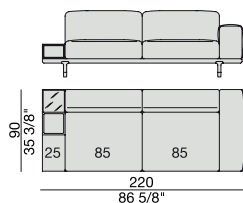

SOFA High Arm
220x90

SOFA with Container
245x90

SOFA with Coffee Table
245x90

SOFA with side Container
220x90

SOFA with side Coffee Table
220x90

SOFA
270x90

SOFA High Arm
270x90

SOFA with Coffee Table
270x90

SOFA with side Container
270x90

SOFA with side Coffee Table
270x90

**SOFA/CENTRAL UNIT
with Containers**
220x90

**SOFA/CENTRAL UNIT
with Coffee Tables**
220x90

**SOFA/CENTRAL UNIT
with Coffee table and Container**
220x90