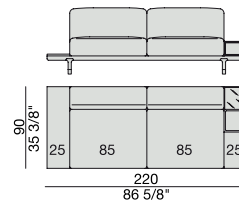

SOFA High Arm
220x90

SOFA with Container
245x90

SOFA with Coffee Table
245x90

SOFA with side Container
220x90

SOFA with side Coffee Table
220x90

SOFA
270x90

SOFA High Arm
270x90

SOFA with Coffee Table
270x90

SOFA with side Container
270x90

SOFA with side Coffee Table
270x90

**SOFA/CENTRAL UNIT
with Containers**
220x90

**SOFA/CENTRAL UNIT
with Coffee Tables**
220x90

**SOFA/CENTRAL UNIT
with Coffee table and Container**
220x90

**SOFA/CENTRAL UNIT
with Containers**
270x90

**SOFA/CENTRAL UNIT
with side Coffee tables**
270x90

**SOFA/CENTRAL UNIT
with Coffee table and Container**
270x90

CENTRAL UNIT
170x90

CENTRAL UNIT with Container
195x90

CENTRAL UNIT with Coffee Table
195x90

CENTRAL UNIT
220x90

CENTRAL UNIT with Coffee Table
220x90

CENTRAL UNIT with Container
245x90

CENTRAL UNIT with Coffee Table
245x90

CENTRAL UNIT with Coffee Table
270x90