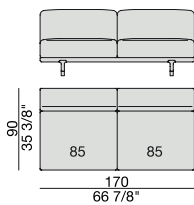

SOFA High Arm
220x90

SOFA with Container
245x90

SOFA with Coffee Table
245x90

SOFA with side Container
220x90

SOFA with side Coffee Table
220x90

SOFA
270x90

SOFA High Arm
270x90

SOFA with Coffee Table
270x90

SOFA with side Container
270x90

SOFA with side Coffee Table
270x90

**SOFA/CENTRAL UNIT
with Containers**
220x90

**SOFA/CENTRAL UNIT
with Coffee Tables**
220x90

**SOFA/CENTRAL UNIT
with Coffee table and Container**
220x90

**SOFA/CENTRAL UNIT
with Containers**
270x90

**SOFA/CENTRAL UNIT
with side Coffee tables**
270x90

**SOFA/CENTRAL UNIT
with Coffee table and Container**
270x90

CENTRAL UNIT
170x90

CENTRAL UNIT with Container
195x90

CENTRAL UNIT with Coffee Table
195x90

CENTRAL UNIT
220x90

CENTRAL UNIT with Coffee Table
220x90

CENTRAL UNIT with Container
245x90

CENTRAL UNIT with Coffee Table
245x90

CENTRAL UNIT with Coffee Table
270x90