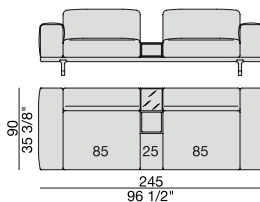

SOFA High Arm
220x90

SOFA with Container
245x90

SOFA with Coffee Table
245x90

SOFA with side Container
220x90

SOFA with side Coffee Table
220x90

SOFA
270x90

SOFA High Arm
270x90

SOFA with Coffee Table
270x90

SOFA with side Container
270x90

SOFA with side Coffee Table
270x90

**SOFA/CENTRAL UNIT
with Containers**
220x90

**SOFA/CENTRAL UNIT
with Coffee Tables**
220x90

**SOFA/CENTRAL UNIT
with Coffee table and Container**
220x90