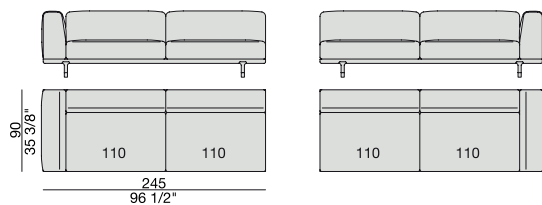

CENTRAL UNIT with Coffee Table
195x90

CENTRAL UNIT
220x90

CENTRAL UNIT with Coffee Table
220x90

CENTRAL UNIT with Container
245x90

CENTRAL UNIT with Coffee Table
245x90

CENTRAL UNIT with Coffee Table
270x90

CORNER
220x90

CORNER with Side Container
220x90

CORNER with Side Coffee Table
220x90

CORNER
270x90

CORNER with Side Container
270x90

CORNER with Side Coffee Table
270x90

END UNIT/CORNER
with Side Coffee Table
195x90

END UNIT/CORNER
with Side Coffee Table
220x90

END UNIT Low Arm
195x90

END UNIT High Arm
195x90

END UNIT with Side Container
195x90

END UNIT with Side Coffee Table
195x90

END UNIT with Side Coffee Table
220x90

END UNIT Low Arm
245x90

END UNIT High Arm
245x90

END UNIT with Side Container
245x90

END UNIT with Side Coffee Table
245x90

END UNIT with Side Coffee Table
270x90

CHAISE LONGUE
170x90

**CHAISE LONGUE
with Side Container**
195x90