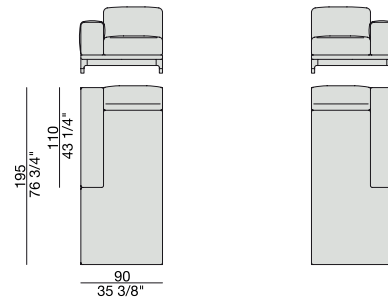

END UNIT Low Arm
245x90

END UNIT High Arm
245x90

END UNIT with Side Container
245x90

END UNIT with Side Coffee Table
245x90

END UNIT with Side Coffee Table
270x90

CHAISE LONGUE
170x90

**CHAISE LONGUE
with Side Container**
195x90

**CHAISE LONGUE
with Side Coffee Table**
195x90

CHAISE LONGUE
220x90

**CHAISE LONGUE
with Side Container**
245x90

**CHAISE LONGUE
with Side Coffee Table**
245x90

OPEN-END CORNER
135x150

OPEN-END CORNER
90x195

STOOL with Coffe Table
195x90

STOOL with Coffe Table
220x90

STOOL
170x90

DAY BED
220x90

POGGIARENI

CUSCINO