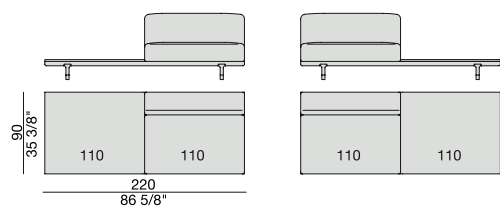

**SOFA/CENTRAL UNIT
with Containers**
270x90

**SOFA/CENTRAL UNIT
with side Coffee tables**
270x90

**SOFA/CENTRAL UNIT
with Coffee table and Container**
270x90

CENTRAL UNIT
170x90

CENTRAL UNIT with Container
195x90

CENTRAL UNIT with Coffee Table
195x90

CENTRAL UNIT
220x90

CENTRAL UNIT with Coffee Table
220x90

CENTRAL UNIT with Container
245x90

CENTRAL UNIT with Coffee Table
245x90

CENTRAL UNIT with Coffee Table
270x90

CORNER
220x90

CORNER with Side Container
220x90

CORNER with Side Coffee Table
220x90

CORNER
270x90

CORNER with Side Container
270x90

CORNER with Side Coffee Table
270x90

END UNIT/CORNER
with Side Coffee Table
195x90

END UNIT/CORNER
with Side Coffee Table
220x90

END UNIT Low Arm
195x90

END UNIT High Arm
195x90

END UNIT with Side Container
195x90

END UNIT with Side Coffee Table
195x90

END UNIT with Side Coffee Table
220x90