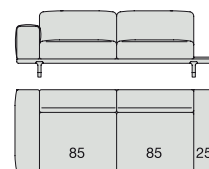

SOFA High Arm
220x90

SOFA with Container
245x90

SOFA with Coffee Table
245x90

SOFA with side Container
220x90

SOFA with side Coffee Table
220x90

SOFA
270x90

SOFA High Arm
270x90

SOFA with Coffee Table
270x90

SOFA with side Container
270x90

SOFA with side Coffee Table
270x90

**SOFA/CENTRAL UNIT
with Containers**
220x90

**SOFA/CENTRAL UNIT
with Coffee Tables**
220x90

**SOFA/CENTRAL UNIT
with Coffee table and Container**
220x90

**SOFA/CENTRAL UNIT
with Containers**
270x90

**SOFA/CENTRAL UNIT
with side Coffee tables**
270x90

**SOFA/CENTRAL UNIT
with Coffee table and Container**
270x90

CENTRAL UNIT
170x90

CENTRAL UNIT with Container
195x90