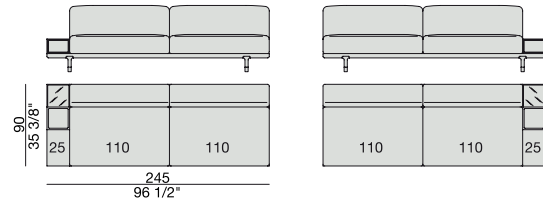

CENTRAL UNIT with Coffee Table
195x90

CENTRAL UNIT
220x90

CENTRAL UNIT with Coffee Table
220x90

CENTRAL UNIT with Container
245x90

CENTRAL UNIT with Coffee Table
245x90

CENTRAL UNIT with Coffee Table
270x90

CORNER
220x90

CORNER with Side Container
220x90

CORNER with Side Coffee Table
220x90

CORNER
270x90

CORNER with Side Container
270x90

CORNER with Side Coffee Table
270x90

END UNIT/CORNER
with Side Coffee Table
195x90

END UNIT/CORNER
with Side Coffee Table
220x90

END UNIT Low Arm
195x90

END UNIT High Arm
195x90

END UNIT with Side Container
195x90

END UNIT with Side Coffee Table
195x90

END UNIT with Side Coffee Table
220x90

END UNIT Low Arm
245x90

END UNIT High Arm
245x90

END UNIT with Side Container
245x90

END UNIT with Side Coffee Table
245x90

END UNIT with Side Coffee Table
270x90

CHAISE LONGUE
170x90

**CHAISE LONGUE
with Side Container**
195x90