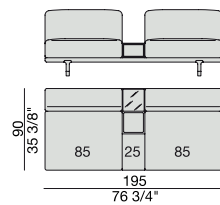

SOFA with side Container
270x90

SOFA with side Coffee Table
270x90

**SOFA/CENTRAL UNIT
with Containers**
220x90

**SOFA/CENTRAL UNIT
with Coffee Tables**
220x90

**SOFA/CENTRAL UNIT
with Coffee table and Container**
220x90

**SOFA/CENTRAL UNIT
with Containers**
270x90

**SOFA/CENTRAL UNIT
with side Coffee tables**
270x90

**SOFA/CENTRAL UNIT
with Coffee table and Container**
270x90

CENTRAL UNIT
170x90

CENTRAL UNIT with Container
195x90

CENTRAL UNIT with Coffee Table
195x90

CENTRAL UNIT
220x90

CENTRAL UNIT with Coffee Table
220x90

CENTRAL UNIT with Container
245x90

CENTRAL UNIT with Coffee Table
245x90

CENTRAL UNIT with Coffee Table
270x90

CORNER
220x90

CORNER with Side Container
220x90

CORNER with Side Coffee Table
220x90

CORNER
270x90

CORNER with Side Container
270x90

CORNER with Side Coffee Table
270x90

END UNIT/CORNER
with Side Coffee Table
195x90