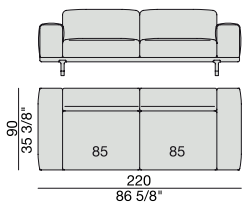

SOFA
220x90