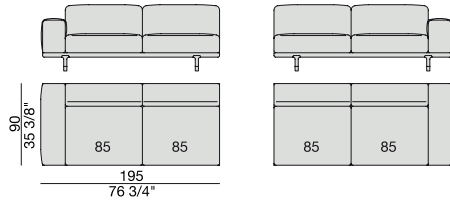

**SOFA/CENTRAL UNIT
with Containers**
270x90

**SOFA/CENTRAL UNIT
with side Coffee tables**
270x90

**SOFA/CENTRAL UNIT
with Coffee table and Container**
270x90

CENTRAL UNIT
170x90

CENTRAL UNIT with Container
195x90

CENTRAL UNIT with Coffee Table
195x90

CENTRAL UNIT
220x90

CENTRAL UNIT with Coffee Table
220x90

CENTRAL UNIT with Container
245x90

CENTRAL UNIT with Coffee Table
245x90

CENTRAL UNIT with Coffee Table
270x90

CORNER
220x90

CORNER with Side Container
220x90

CORNER with Side Coffee Table
220x90

CORNER
270x90

CORNER with Side Container
270x90

CORNER with Side Coffee Table
270x90

END UNIT/CORNER
with Side Coffee Table
195x90

END UNIT/CORNER
with Side Coffee Table
220x90

END UNIT Low Arm
195x90

END UNIT High Arm
195x90

END UNIT with Side Container
195x90

END UNIT with Side Coffee Table
195x90

END UNIT with Side Coffee Table
220x90