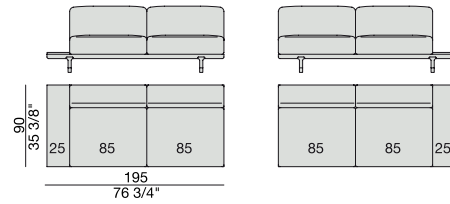

CENTRAL UNIT with Coffee Table
195x90

CENTRAL UNIT
220x90

CENTRAL UNIT with Coffee Table
220x90

CENTRAL UNIT with Container
245x90

CENTRAL UNIT with Coffee Table
245x90

CENTRAL UNIT with Coffee Table
270x90

CORNER
220x90

CORNER with Side Container
220x90

CORNER with Side Coffee Table
220x90

CORNER
270x90

CORNER with Side Container
270x90

CORNER with Side Coffee Table
270x90

END UNIT/CORNER
with Side Coffee Table
195x90

END UNIT/CORNER
with Side Coffee Table
220x90

END UNIT Low Arm
195x90

END UNIT High Arm
195x90

END UNIT with Side Container
195x90

END UNIT with Side Coffee Table
195x90

END UNIT with Side Coffee Table
220x90

END UNIT Low Arm
245x90

END UNIT High Arm
245x90

END UNIT with Side Container
245x90

END UNIT with Side Coffee Table
245x90

END UNIT with Side Coffee Table
270x90

CHAISE LONGUE
170x90

**CHAISE LONGUE
with Side Container**
195x90