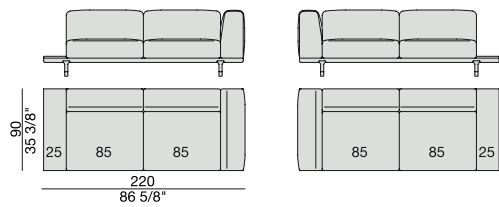

SOFA with side Container
270x90

SOFA with side Coffee Table
270x90

**SOFA/CENTRAL UNIT
with Containers**
220x90

**SOFA/CENTRAL UNIT
with Coffee Tables**
220x90

**SOFA/CENTRAL UNIT
with Coffee table and Container**
220x90

**SOFA/CENTRAL UNIT
with Containers**
270x90

**SOFA/CENTRAL UNIT
with side Coffee tables**
270x90

**SOFA/CENTRAL UNIT
with Coffee table and Container**
270x90

CENTRAL UNIT
170x90

CENTRAL UNIT with Container
195x90

CENTRAL UNIT with Coffee Table
195x90

CENTRAL UNIT
220x90

CENTRAL UNIT with Coffee Table
220x90

CENTRAL UNIT with Container
245x90

CENTRAL UNIT with Coffee Table
245x90

CENTRAL UNIT with Coffee Table
270x90

CORNER
220x90

CORNER with Side Container
220x90

CORNER with Side Coffee Table
220x90

CORNER
270x90

CORNER with Side Container
270x90

CORNER with Side Coffee Table
270x90

END UNIT/CORNER
with Side Coffee Table
195x90