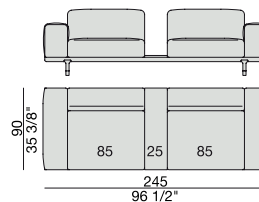

SOFA High Arm
220x90

SOFA with Container
245x90

SOFA with Coffee Table
245x90

SOFA with side Container
220x90

SOFA with side Coffee Table
220x90

SOFA
270x90

SOFA High Arm
270x90

SOFA with Coffee Table
270x90

SOFA with side Container
270x90

SOFA with side Coffee Table
270x90

**SOFA/CENTRAL UNIT
with Containers**
220x90

**SOFA/CENTRAL UNIT
with Coffee Tables**
220x90

**SOFA/CENTRAL UNIT
with Coffee table and Container**
220x90

**SOFA/CENTRAL UNIT
with Containers**
270x90

**SOFA/CENTRAL UNIT
with side Coffee tables**
270x90

**SOFA/CENTRAL UNIT
with Coffee table and Container**
270x90

CENTRAL UNIT
170x90

CENTRAL UNIT with Container
195x90