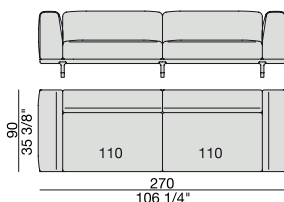

SOFA High Arm
220x90

SOFA with Container
245x90

SOFA with Coffee Table
245x90

SOFA with side Container
220x90

SOFA with side Coffee Table
220x90

SOFA
270x90

SOFA High Arm
270x90

SOFA with Coffee Table
270x90

SOFA with side Container
270x90

SOFA with side Coffee Table
270x90

**SOFA/CENTRAL UNIT
with Containers**
220x90

**SOFA/CENTRAL UNIT
with Coffee Tables**
220x90

**SOFA/CENTRAL UNIT
with Coffee table and Container**
220x90

**SOFA/CENTRAL UNIT
with Containers**
270x90

**SOFA/CENTRAL UNIT
with side Coffee tables**
270x90

**SOFA/CENTRAL UNIT
with Coffee table and Container**
270x90

CENTRAL UNIT
170x90

CENTRAL UNIT with Container
195x90