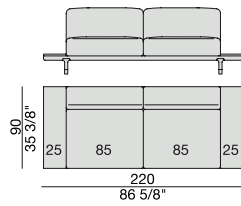

SOFA High Arm
220x90

SOFA with Container
245x90

SOFA with Coffee Table
245x90

SOFA with side Container
220x90

SOFA with side Coffee Table
220x90

SOFA
270x90

SOFA High Arm
270x90

SOFA with Coffee Table
270x90

SOFA with side Container
270x90

SOFA with side Coffee Table
270x90

**SOFA/CENTRAL UNIT
with Containers**
220x90

**SOFA/CENTRAL UNIT
with Coffee Tables**
220x90

**SOFA/CENTRAL UNIT
with Coffee table and Container**
220x90

**SOFA/CENTRAL UNIT
with Containers**
270x90

**SOFA/CENTRAL UNIT
with side Coffee tables**
270x90

**SOFA/CENTRAL UNIT
with Coffee table and Container**
270x90

CENTRAL UNIT
170x90

CENTRAL UNIT with Container
195x90

CENTRAL UNIT with Coffee Table
195x90

CENTRAL UNIT
220x90

CENTRAL UNIT with Coffee Table
220x90

CENTRAL UNIT with Container
245x90

CENTRAL UNIT with Coffee Table
245x90

CENTRAL UNIT with Coffee Table
270x90