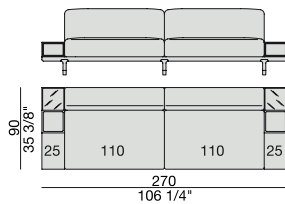

SOFA High Arm
220x90

SOFA with Container
245x90

SOFA with Coffee Table
245x90

SOFA with side Container
220x90

SOFA with side Coffee Table
220x90

SOFA
270x90

SOFA High Arm
270x90

SOFA with Coffee Table
270x90

SOFA with side Container
270x90

SOFA with side Coffee Table
270x90

**SOFA/CENTRAL UNIT
with Containers**
220x90

**SOFA/CENTRAL UNIT
with Coffee Tables**
220x90

**SOFA/CENTRAL UNIT
with Coffee table and Container**
220x90

**SOFA/CENTRAL UNIT
with Containers**
270x90

**SOFA/CENTRAL UNIT
with side Coffee tables**
270x90

**SOFA/CENTRAL UNIT
with Coffee table and Container**
270x90

CENTRAL UNIT
170x90

CENTRAL UNIT with Container
195x90

CENTRAL UNIT with Coffee Table
195x90

CENTRAL UNIT
220x90

CENTRAL UNIT with Coffee Table
220x90

CENTRAL UNIT with Container
245x90

CENTRAL UNIT with Coffee Table
245x90

CENTRAL UNIT with Coffee Table
270x90