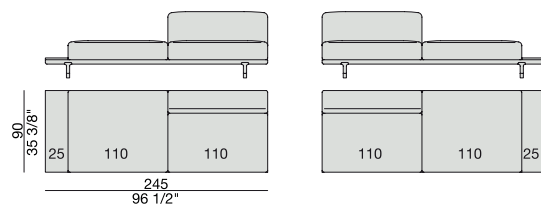

CORNER
220x90

CORNER with Side Container
220x90

CORNER with Side Coffee Table
220x90

CORNER
270x90

CORNER with Side Container
270x90

CORNER with Side Coffee Table
270x90

END UNIT/CORNER
with Side Coffee Table
195x90

END UNIT/CORNER
with Side Coffee Table
220x90

END UNIT Low Arm
195x90

END UNIT High Arm
195x90

END UNIT with Side Container
195x90

END UNIT with Side Coffee Table
195x90

END UNIT with Side Coffee Table
220x90

END UNIT Low Arm
245x90

END UNIT High Arm
245x90

END UNIT with Side Container
245x90

END UNIT with Side Coffee Table
245x90

END UNIT with Side Coffee Table
270x90

CHAISE LONGUE
170x90

**CHAISE LONGUE
with Side Container**
195x90

**CHAISE LONGUE
with Side Coffee Table**
195x90

CHAISE LONGUE
220x90

**CHAISE LONGUE
with Side Container**
245x90

**CHAISE LONGUE
with Side Coffee Table**
245x90

OPEN-END CORNER
135x150

OPEN-END CORNER
90x195