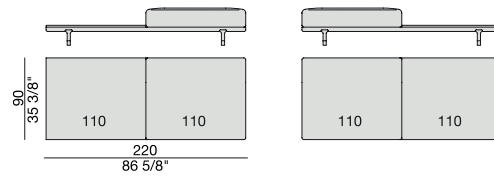

STOOL with Coffe Table
220x90