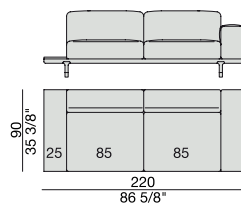

SOFA High Arm
220x90

SOFA with Container
245x90

SOFA with Coffee Table
245x90

SOFA with side Container
220x90

SOFA with side Coffee Table
220x90

SOFA
270x90

SOFA High Arm
270x90

SOFA with Coffee Table
270x90

SOFA with side Container
270x90

SOFA with side Coffee Table
270x90

**SOFA/CENTRAL UNIT
with Containers**
220x90

**SOFA/CENTRAL UNIT
with Coffee Tables**
220x90

**SOFA/CENTRAL UNIT
with Coffee table and Container**
220x90

**SOFA/CENTRAL UNIT
with Containers**
270x90

**SOFA/CENTRAL UNIT
with side Coffee tables**
270x90

**SOFA/CENTRAL UNIT
with Coffee table and Container**
270x90

CENTRAL UNIT
170x90

CENTRAL UNIT with Container
195x90