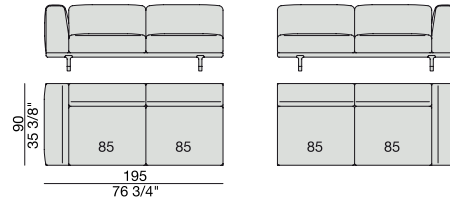

**SOFA/CENTRAL UNIT
with Containers**
270x90

**SOFA/CENTRAL UNIT
with side Coffee tables**
270x90

**SOFA/CENTRAL UNIT
with Coffee table and Container**
270x90

CENTRAL UNIT
170x90

CENTRAL UNIT with Container
195x90

CENTRAL UNIT with Coffee Table
195x90

CENTRAL UNIT
220x90

CENTRAL UNIT with Coffee Table
220x90

CENTRAL UNIT with Container
245x90

CENTRAL UNIT with Coffee Table
245x90

CENTRAL UNIT with Coffee Table
270x90

CORNER
220x90

CORNER with Side Container
220x90

CORNER with Side Coffee Table
220x90

CORNER
270x90

CORNER with Side Container
270x90

CORNER with Side Coffee Table
270x90

END UNIT/CORNER
with Side Coffee Table
195x90

END UNIT/CORNER
with Side Coffee Table
220x90

END UNIT Low Arm
195x90

END UNIT High Arm
195x90

END UNIT with Side Container
195x90

END UNIT with Side Coffee Table
195x90

END UNIT with Side Coffee Table
220x90