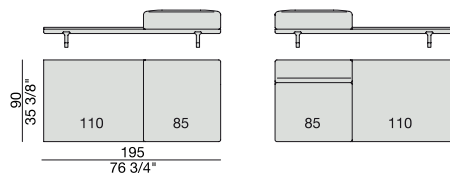

END UNIT Low Arm
245x90

END UNIT High Arm
245x90

END UNIT with Side Container
245x90

END UNIT with Side Coffee Table
245x90

END UNIT with Side Coffee Table
270x90

CHAISE LONGUE
170x90

**CHAISE LONGUE
with Side Container**
195x90

**CHAISE LONGUE
with Side Coffee Table**
195x90

CHAISE LONGUE
220x90

**CHAISE LONGUE
with Side Container**
245x90

**CHAISE LONGUE
with Side Coffee Table**
245x90

OPEN-END CORNER
135x150

OPEN-END CORNER
90x195