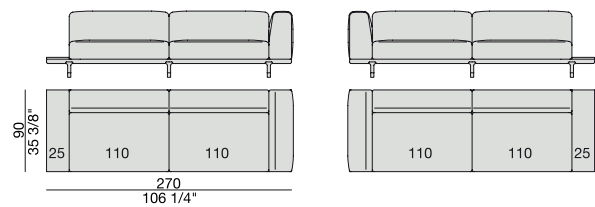

**SOFA/CENTRAL UNIT
with Containers**
270x90

**SOFA/CENTRAL UNIT
with side Coffee tables**
270x90

**SOFA/CENTRAL UNIT
with Coffee table and Container**
270x90

CENTRAL UNIT
170x90

CENTRAL UNIT with Container
195x90

CENTRAL UNIT with Coffee Table
195x90

CENTRAL UNIT
220x90

CENTRAL UNIT with Coffee Table
220x90

CENTRAL UNIT with Container
245x90

CENTRAL UNIT with Coffee Table
245x90

CENTRAL UNIT with Coffee Table
270x90

CORNER
220x90

CORNER with Side Container
220x90

CORNER with Side Coffee Table
220x90

CORNER
270x90

CORNER with Side Container
270x90

CORNER with Side Coffee Table
270x90

END UNIT/CORNER
with Side Coffee Table
195x90

END UNIT/CORNER
with Side Coffee Table
220x90

END UNIT Low Arm
195x90

END UNIT High Arm
195x90

END UNIT with Side Container
195x90

END UNIT with Side Coffee Table
195x90

END UNIT with Side Coffee Table
220x90