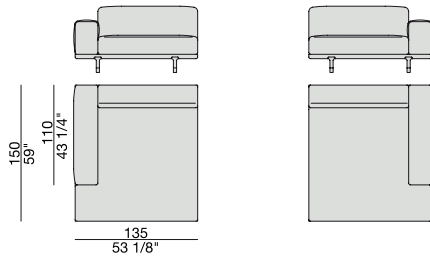

END UNIT Low Arm
245x90

END UNIT High Arm
245x90

END UNIT with Side Container
245x90

END UNIT with Side Coffee Table
245x90

END UNIT with Side Coffee Table
270x90

CHAISE LONGUE
170x90

**CHAISE LONGUE
with Side Container**
195x90

**CHAISE LONGUE
with Side Coffee Table**
195x90

CHAISE LONGUE
220x90

**CHAISE LONGUE
with Side Container**
245x90

**CHAISE LONGUE
with Side Coffee Table**
245x90

OPEN-END CORNER
135x150

OPEN-END CORNER
90x195