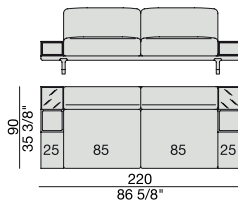

SOFA High Arm
220x90

SOFA with Container
245x90

SOFA with Coffee Table
245x90

SOFA with side Container
220x90

SOFA with side Coffee Table
220x90

SOFA
270x90

SOFA High Arm
270x90

SOFA with Coffee Table
270x90

SOFA with side Container
270x90

SOFA with side Coffee Table
270x90

**SOFA/CENTRAL UNIT
with Containers**
220x90

**SOFA/CENTRAL UNIT
with Coffee Tables**
220x90

**SOFA/CENTRAL UNIT
with Coffee table and Container**
220x90

**SOFA/CENTRAL UNIT
with Containers**
270x90

**SOFA/CENTRAL UNIT
with side Coffee tables**
270x90

**SOFA/CENTRAL UNIT
with Coffee table and Container**
270x90

CENTRAL UNIT
170x90

CENTRAL UNIT with Container
195x90