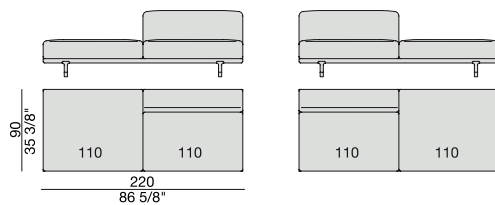

CORNER
220x90

CORNER with Side Container
220x90

CORNER with Side Coffee Table
220x90

CORNER
270x90

CORNER with Side Container
270x90

CORNER with Side Coffee Table
270x90

END UNIT/CORNER
with Side Coffee Table
195x90

END UNIT/CORNER
with Side Coffee Table
220x90

END UNIT Low Arm
195x90

END UNIT High Arm
195x90

END UNIT with Side Container
195x90

END UNIT with Side Coffee Table
195x90

END UNIT with Side Coffee Table
220x90

END UNIT Low Arm
245x90

END UNIT High Arm
245x90

END UNIT with Side Container
245x90

END UNIT with Side Coffee Table
245x90

END UNIT with Side Coffee Table
270x90

CHAISE LONGUE
170x90

**CHAISE LONGUE
with Side Container**
195x90

**CHAISE LONGUE
with Side Coffee Table**
195x90

CHAISE LONGUE
220x90

**CHAISE LONGUE
with Side Container**
245x90

**CHAISE LONGUE
with Side Coffee Table**
245x90

OPEN-END CORNER
135x150

OPEN-END CORNER
90x195