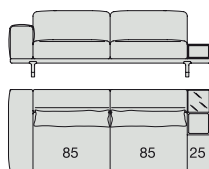

SOFA High Arm
220x90

SOFA with Container
245x90

SOFA with Coffee Table
245x90

SOFA with side Container
220x90

SOFA with side Coffee Table
220x90

SOFA
270x90

SOFA High Arm
270x90

SOFA with Coffee Table
270x90

SOFA with side Container
270x90

SOFA with side Coffee Table
270x90

**SOFA/CENTRAL UNIT
with Containers**
220x90

**SOFA/CENTRAL UNIT
with Coffee Tables**
220x90

**SOFA/CENTRAL UNIT
with Coffee table and Container**
220x90

**SOFA/CENTRAL UNIT
with Containers**
270x90

**SOFA/CENTRAL UNIT
with side Coffee tables**
270x90

**SOFA/CENTRAL UNIT
with Coffee table and Container**
270x90

CENTRAL UNIT
170x90

CENTRAL UNIT with Container
195x90