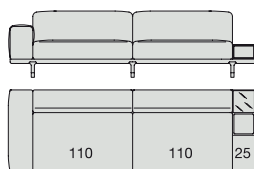

SOFA High Arm
220x90

SOFA with Container
245x90

SOFA with Coffee Table
245x90

SOFA with side Container
220x90

SOFA with side Coffee Table
220x90

SOFA
270x90

SOFA High Arm
270x90

SOFA with Coffee Table
270x90

SOFA with side Container
270x90

SOFA with side Coffee Table
270x90

**SOFA/CENTRAL UNIT
with Containers**
220x90

**SOFA/CENTRAL UNIT
with Coffee Tables**
220x90

**SOFA/CENTRAL UNIT
with Coffee table and Container**
220x90

**SOFA/CENTRAL UNIT
with Containers**
270x90

**SOFA/CENTRAL UNIT
with side Coffee tables**
270x90

**SOFA/CENTRAL UNIT
with Coffee table and Container**
270x90

CENTRAL UNIT
170x90

CENTRAL UNIT with Container
195x90