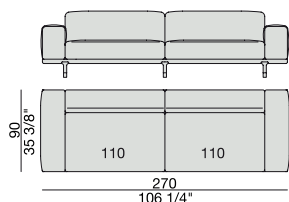

SOFA High Arm
220x90

SOFA with Container
245x90

SOFA with Coffee Table
245x90

SOFA with side Container
220x90

SOFA with side Coffee Table
220x90

SOFA
270x90

SOFA High Arm
270x90

SOFA with Coffee Table
270x90

SOFA with side Container
270x90

SOFA with side Coffee Table
270x90

**SOFA/CENTRAL UNIT
with Containers**
220x90

**SOFA/CENTRAL UNIT
with Coffee Tables**
220x90

**SOFA/CENTRAL UNIT
with Coffee table and Container**
220x90

**SOFA/CENTRAL UNIT
with Containers**
270x90

**SOFA/CENTRAL UNIT
with side Coffee tables**
270x90

**SOFA/CENTRAL UNIT
with Coffee table and Container**
270x90

CENTRAL UNIT
170x90

CENTRAL UNIT with Container
195x90