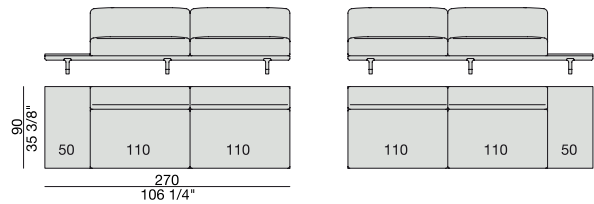

CORNER
220x90

CORNER with Side Container
220x90

CORNER with Side Coffee Table
220x90

CORNER
270x90

CORNER with Side Container
270x90

CORNER with Side Coffee Table
270x90

END UNIT/CORNER
with Side Coffee Table
195x90

END UNIT/CORNER
with Side Coffee Table
220x90

END UNIT Low Arm
195x90

END UNIT High Arm
195x90

END UNIT with Side Container
195x90

END UNIT with Side Coffee Table
195x90

END UNIT with Side Coffee Table
220x90

END UNIT Low Arm
245x90

END UNIT High Arm
245x90

END UNIT with Side Container
245x90

END UNIT with Side Coffee Table
245x90

END UNIT with Side Coffee Table
270x90

CHAISE LONGUE
170x90

**CHAISE LONGUE
with Side Container**
195x90

**CHAISE LONGUE
with Side Coffee Table**
195x90

CHAISE LONGUE
220x90

**CHAISE LONGUE
with Side Container**
245x90

**CHAISE LONGUE
with Side Coffee Table**
245x90

OPEN-END CORNER
135x150

OPEN-END CORNER
90x195