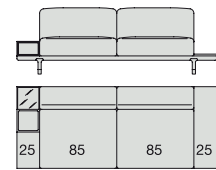

SOFA High Arm
220x90

SOFA with Container
245x90

SOFA with Coffee Table
245x90

SOFA with side Container
220x90

SOFA with side Coffee Table
220x90

SOFA
270x90

SOFA High Arm
270x90

SOFA with Coffee Table
270x90

SOFA with side Container
270x90

SOFA with side Coffee Table
270x90

**SOFA/CENTRAL UNIT
with Containers**
220x90

**SOFA/CENTRAL UNIT
with Coffee Tables**
220x90

**SOFA/CENTRAL UNIT
with Coffee table and Container**
220x90

**SOFA/CENTRAL UNIT
with Containers**
270x90

**SOFA/CENTRAL UNIT
with side Coffee tables**
270x90

**SOFA/CENTRAL UNIT
with Coffee table and Container**
270x90

CENTRAL UNIT
170x90

CENTRAL UNIT with Container
195x90

CENTRAL UNIT with Coffee Table
195x90

CENTRAL UNIT
220x90

CENTRAL UNIT with Coffee Table
220x90

CENTRAL UNIT with Container
245x90

CENTRAL UNIT with Coffee Table
245x90

CENTRAL UNIT with Coffee Table
270x90