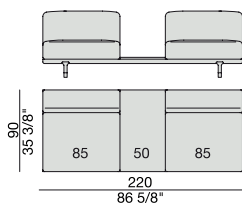

SOFA with side Container
270x90

SOFA with side Coffee Table
270x90

**SOFA/CENTRAL UNIT
with Containers**
220x90

**SOFA/CENTRAL UNIT
with Coffee Tables**
220x90

**SOFA/CENTRAL UNIT
with Coffee table and Container**
220x90

**SOFA/CENTRAL UNIT
with Containers**
270x90

**SOFA/CENTRAL UNIT
with side Coffee tables**
270x90

**SOFA/CENTRAL UNIT
with Coffee table and Container**
270x90

CENTRAL UNIT
170x90

CENTRAL UNIT with Container
195x90

CENTRAL UNIT with Coffee Table
195x90

CENTRAL UNIT
220x90

CENTRAL UNIT with Coffee Table
220x90

CENTRAL UNIT with Container
245x90

CENTRAL UNIT with Coffee Table
245x90

CENTRAL UNIT with Coffee Table
270x90

CORNER
220x90

CORNER with Side Container
220x90

CORNER with Side Coffee Table
220x90

CORNER
270x90

CORNER with Side Container
270x90

CORNER with Side Coffee Table
270x90

END UNIT/CORNER
with Side Coffee Table
195x90