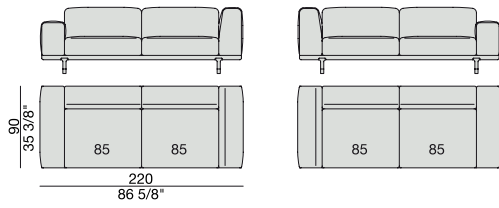

SOFA with side Container
270x90

SOFA with side Coffee Table
270x90

**SOFA/CENTRAL UNIT
with Containers**
220x90

**SOFA/CENTRAL UNIT
with Coffee Tables**
220x90

**SOFA/CENTRAL UNIT
with Coffee table and Container**
220x90

**SOFA/CENTRAL UNIT
with Containers**
270x90

**SOFA/CENTRAL UNIT
with side Coffee tables**
270x90

**SOFA/CENTRAL UNIT
with Coffee table and Container**
270x90

CENTRAL UNIT
170x90

CENTRAL UNIT with Container
195x90

CENTRAL UNIT with Coffee Table
195x90

CENTRAL UNIT
220x90

CENTRAL UNIT with Coffee Table
220x90

CENTRAL UNIT with Container
245x90

CENTRAL UNIT with Coffee Table
245x90

CENTRAL UNIT with Coffee Table
270x90

CORNER
220x90

CORNER with Side Container
220x90

CORNER with Side Coffee Table
220x90

CORNER
270x90

CORNER with Side Container
270x90

CORNER with Side Coffee Table
270x90

END UNIT/CORNER
with Side Coffee Table
195x90