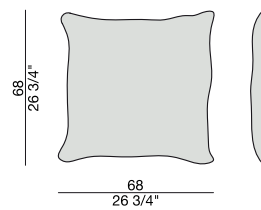

**CHAISE LONGUE
with Side Coffee Table**
195x90

CHAISE LONGUE
220x90

**CHAISE LONGUE
with Side Container**
245x90

**CHAISE LONGUE
with Side Coffee Table**
245x90

OPEN-END CORNER
135x150

OPEN-END CORNER
90x195

STOOL with Coffe Table
195x90

STOOL with Coffe Table
220x90

STOOL
170x90

DAY BED
220x90

POGGIARENI

CUSCINO