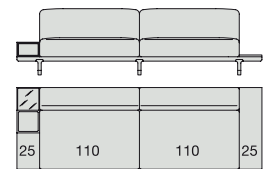

SOFA High Arm
220x90

SOFA with Container
245x90

SOFA with Coffee Table
245x90

SOFA with side Container
220x90

SOFA with side Coffee Table
220x90

SOFA
270x90

SOFA High Arm
270x90

SOFA with Coffee Table
270x90

SOFA with side Container
270x90

SOFA with side Coffee Table
270x90

**SOFA/CENTRAL UNIT
with Containers**
220x90

**SOFA/CENTRAL UNIT
with Coffee Tables**
220x90

**SOFA/CENTRAL UNIT
with Coffee table and Container**
220x90

**SOFA/CENTRAL UNIT
with Containers**
270x90

**SOFA/CENTRAL UNIT
with side Coffee tables**
270x90

**SOFA/CENTRAL UNIT
with Coffee table and Container**
270x90

CENTRAL UNIT
170x90

CENTRAL UNIT with Container
195x90

CENTRAL UNIT with Coffee Table
195x90

CENTRAL UNIT
220x90

CENTRAL UNIT with Coffee Table
220x90

CENTRAL UNIT with Container
245x90

CENTRAL UNIT with Coffee Table
245x90

CENTRAL UNIT with Coffee Table
270x90