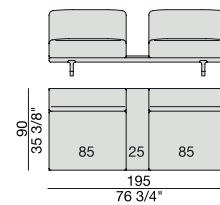

SOFA with side Container
270x90

SOFA with side Coffee Table
270x90

**SOFA/CENTRAL UNIT
with Containers**
220x90

**SOFA/CENTRAL UNIT
with Coffee Tables**
220x90

**SOFA/CENTRAL UNIT
with Coffee table and Container**
220x90

**SOFA/CENTRAL UNIT
with Containers**
270x90

**SOFA/CENTRAL UNIT
with side Coffee tables**
270x90

**SOFA/CENTRAL UNIT
with Coffee table and Container**
270x90

CENTRAL UNIT
170x90

CENTRAL UNIT with Container
195x90

CENTRAL UNIT with Coffee Table
195x90

CENTRAL UNIT
220x90

CENTRAL UNIT with Coffee Table
220x90

CENTRAL UNIT with Container
245x90

CENTRAL UNIT with Coffee Table
245x90

CENTRAL UNIT with Coffee Table
270x90

CORNER
220x90

CORNER with Side Container
220x90

CORNER with Side Coffee Table
220x90

CORNER
270x90

CORNER with Side Container
270x90

CORNER with Side Coffee Table
270x90

END UNIT/CORNER
with Side Coffee Table
195x90