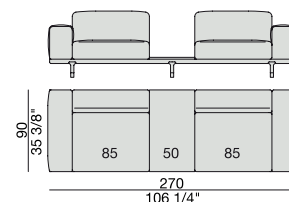

SOFA High Arm
220x90

SOFA with Container
245x90

SOFA with Coffee Table
245x90

SOFA with side Container
220x90

SOFA with side Coffee Table
220x90

SOFA
270x90

SOFA High Arm
270x90

SOFA with Coffee Table
270x90

SOFA with side Container
270x90

SOFA with side Coffee Table
270x90

**SOFA/CENTRAL UNIT
with Containers**
220x90

**SOFA/CENTRAL UNIT
with Coffee Tables**
220x90

**SOFA/CENTRAL UNIT
with Coffee table and Container**
220x90

**SOFA/CENTRAL UNIT
with Containers**
270x90

**SOFA/CENTRAL UNIT
with side Coffee tables**
270x90

**SOFA/CENTRAL UNIT
with Coffee table and Container**
270x90

CENTRAL UNIT
170x90

CENTRAL UNIT with Container
195x90