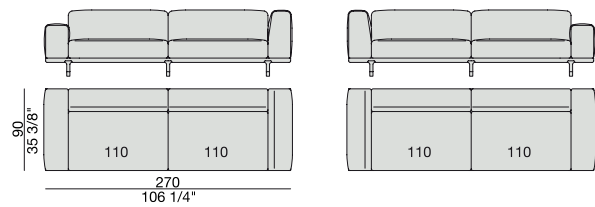

SOFA with side Container
270x90

SOFA with side Coffee Table
270x90

**SOFA/CENTRAL UNIT
with Containers**
220x90

**SOFA/CENTRAL UNIT
with Coffee Tables**
220x90

**SOFA/CENTRAL UNIT
with Coffee table and Container**
220x90

**SOFA/CENTRAL UNIT
with Containers**
270x90

**SOFA/CENTRAL UNIT
with side Coffee tables**
270x90

**SOFA/CENTRAL UNIT
with Coffee table and Container**
270x90

CENTRAL UNIT
170x90

CENTRAL UNIT with Container
195x90

CENTRAL UNIT with Coffee Table
195x90

CENTRAL UNIT
220x90

CENTRAL UNIT with Coffee Table
220x90

CENTRAL UNIT with Container
245x90

CENTRAL UNIT with Coffee Table
245x90

CENTRAL UNIT with Coffee Table
270x90

CORNER
220x90

CORNER with Side Container
220x90

CORNER with Side Coffee Table
220x90

CORNER
270x90

CORNER with Side Container
270x90

CORNER with Side Coffee Table
270x90

END UNIT/CORNER
with Side Coffee Table
195x90