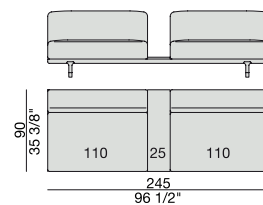

SOFA with side Container
270x90

SOFA with side Coffee Table
270x90

**SOFA/CENTRAL UNIT
with Containers**
220x90

**SOFA/CENTRAL UNIT
with Coffee Tables**
220x90

**SOFA/CENTRAL UNIT
with Coffee table and Container**
220x90

**SOFA/CENTRAL UNIT
with Containers**
270x90

**SOFA/CENTRAL UNIT
with side Coffee tables**
270x90

**SOFA/CENTRAL UNIT
with Coffee table and Container**
270x90

CENTRAL UNIT
170x90

CENTRAL UNIT with Container
195x90

CENTRAL UNIT with Coffee Table
195x90

CENTRAL UNIT
220x90

CENTRAL UNIT with Coffee Table
220x90

CENTRAL UNIT with Container
245x90

CENTRAL UNIT with Coffee Table
245x90

CENTRAL UNIT with Coffee Table
270x90

CORNER
220x90

CORNER with Side Container
220x90

CORNER with Side Coffee Table
220x90

CORNER
270x90

CORNER with Side Container
270x90

CORNER with Side Coffee Table
270x90

END UNIT/CORNER
with Side Coffee Table
195x90