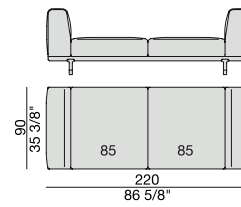

END UNIT Low Arm
245x90

END UNIT High Arm
245x90

END UNIT with Side Container
245x90

END UNIT with Side Coffee Table
245x90

END UNIT with Side Coffee Table
270x90

CHAISE LONGUE
170x90

**CHAISE LONGUE
with Side Container**
195x90

**CHAISE LONGUE
with Side Coffee Table**
195x90

CHAISE LONGUE
220x90

**CHAISE LONGUE
with Side Container**
245x90

**CHAISE LONGUE
with Side Coffee Table**
245x90

OPEN-END CORNER
135x150

OPEN-END CORNER
90x195

STOOL with Coffe Table
195x90

STOOL with Coffe Table
220x90

STOOL
170x90

DAY BED
220x90

POGGIARENI

CUSCINO