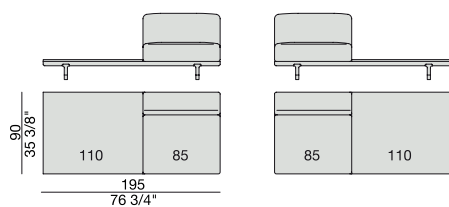

**SOFA/CENTRAL UNIT
with Containers**
270x90

**SOFA/CENTRAL UNIT
with side Coffee tables**
270x90

**SOFA/CENTRAL UNIT
with Coffee table and Container**
270x90

CENTRAL UNIT
170x90

CENTRAL UNIT with Container
195x90

CENTRAL UNIT with Coffee Table
195x90

CENTRAL UNIT
220x90

CENTRAL UNIT with Coffee Table
220x90

CENTRAL UNIT with Container
245x90

CENTRAL UNIT with Coffee Table
245x90

CENTRAL UNIT with Coffee Table
270x90

CORNER
220x90

CORNER with Side Container
220x90

CORNER with Side Coffee Table
220x90

CORNER
270x90

CORNER with Side Container
270x90

CORNER with Side Coffee Table
270x90

END UNIT/CORNER
with Side Coffee Table
195x90

END UNIT/CORNER
with Side Coffee Table
220x90

END UNIT Low Arm
195x90

END UNIT High Arm
195x90

END UNIT with Side Container
195x90

END UNIT with Side Coffee Table
195x90

END UNIT with Side Coffee Table
220x90