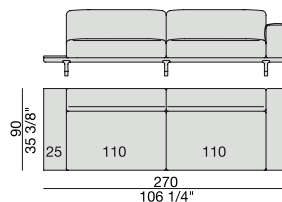

SOFA High Arm
220x90

SOFA with Container
245x90

SOFA with Coffee Table
245x90

SOFA with side Container
220x90

SOFA with side Coffee Table
220x90

SOFA
270x90

SOFA High Arm
270x90

SOFA with Coffee Table
270x90

SOFA with side Container
270x90

SOFA with side Coffee Table
270x90

**SOFA/CENTRAL UNIT
with Containers**
220x90

**SOFA/CENTRAL UNIT
with Coffee Tables**
220x90

**SOFA/CENTRAL UNIT
with Coffee table and Container**
220x90

**SOFA/CENTRAL UNIT
with Containers**
270x90

**SOFA/CENTRAL UNIT
with side Coffee tables**
270x90

**SOFA/CENTRAL UNIT
with Coffee table and Container**
270x90

CENTRAL UNIT
170x90

CENTRAL UNIT with Container
195x90