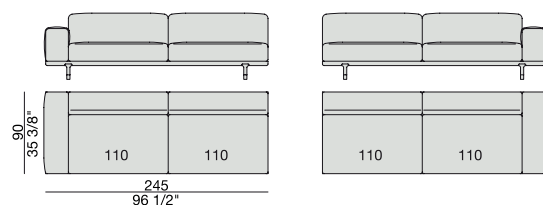

CENTRAL UNIT with Coffee Table
195x90

CENTRAL UNIT
220x90

CENTRAL UNIT with Coffee Table
220x90

CENTRAL UNIT with Container
245x90

CENTRAL UNIT with Coffee Table
245x90

CENTRAL UNIT with Coffee Table
270x90

CORNER
220x90

CORNER with Side Container
220x90

CORNER with Side Coffee Table
220x90

CORNER
270x90

CORNER with Side Container
270x90

CORNER with Side Coffee Table
270x90

END UNIT/CORNER
with Side Coffee Table
195x90

END UNIT/CORNER
with Side Coffee Table
220x90

END UNIT Low Arm
195x90

END UNIT High Arm
195x90

END UNIT with Side Container
195x90

END UNIT with Side Coffee Table
195x90

END UNIT with Side Coffee Table
220x90

END UNIT Low Arm
245x90

END UNIT High Arm
245x90

END UNIT with Side Container
245x90

END UNIT with Side Coffee Table
245x90

END UNIT with Side Coffee Table
270x90

CHAISE LONGUE
170x90

**CHAISE LONGUE
with Side Container**
195x90