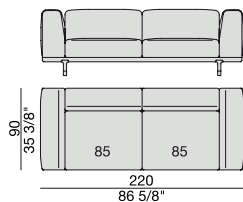

SOFA High Arm
220x90

SOFA with Container
245x90

SOFA with Coffee Table
245x90

SOFA with side Container
220x90

SOFA with side Coffee Table
220x90

SOFA
270x90

SOFA High Arm
270x90

SOFA with Coffee Table
270x90

SOFA with side Container
270x90

SOFA with side Coffee Table
270x90

**SOFA/CENTRAL UNIT
with Containers**
220x90

**SOFA/CENTRAL UNIT
with Coffee Tables**
220x90

**SOFA/CENTRAL UNIT
with Coffee table and Container**
220x90