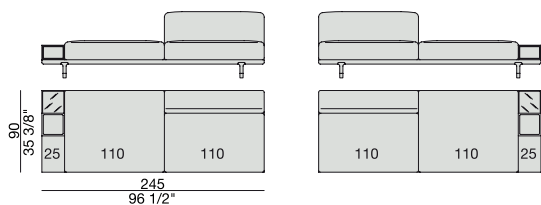

END UNIT/CORNER
with Side Coffee Table
220x90

END UNIT Low Arm
195x90

END UNIT High Arm
195x90

END UNIT with Side Container
195x90

END UNIT with Side Coffee Table
195x90

END UNIT with Side Coffee Table
220x90

END UNIT Low Arm
245x90

END UNIT High Arm
245x90

END UNIT with Side Container
245x90

END UNIT with Side Coffee Table
245x90

END UNIT with Side Coffee Table
270x90

CHAISE LONGUE
170x90

**CHAISE LONGUE
with Side Container**
195x90

**CHAISE LONGUE
with Side Coffee Table**
195x90

CHAISE LONGUE
220x90

**CHAISE LONGUE
with Side Container**
245x90

**CHAISE LONGUE
with Side Coffee Table**
245x90

OPEN-END CORNER
135x150

OPEN-END CORNER
90x195