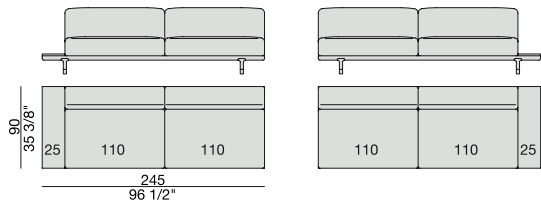

CENTRAL UNIT with Coffee Table
195x90

CENTRAL UNIT
220x90

CENTRAL UNIT with Coffee Table
220x90

CENTRAL UNIT with Container
245x90

CENTRAL UNIT with Coffee Table
245x90

CENTRAL UNIT with Coffee Table
270x90

CORNER
220x90

CORNER with Side Container
220x90

CORNER with Side Coffee Table
220x90

CORNER
270x90

CORNER with Side Container
270x90

CORNER with Side Coffee Table
270x90

END UNIT/CORNER
with Side Coffee Table
195x90

END UNIT/CORNER
with Side Coffee Table
220x90

END UNIT Low Arm
195x90

END UNIT High Arm
195x90

END UNIT with Side Container
195x90

END UNIT with Side Coffee Table
195x90

END UNIT with Side Coffee Table
220x90

END UNIT Low Arm
245x90

END UNIT High Arm
245x90

END UNIT with Side Container
245x90

END UNIT with Side Coffee Table
245x90

END UNIT with Side Coffee Table
270x90

CHAISE LONGUE
170x90

**CHAISE LONGUE
with Side Container**
195x90