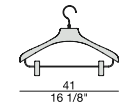

Vassoio
Tray

Cassettiera 4 cassetti 63
4 Drawers chest 63

Cassettiera 4 cassetti 120
4 Drawers chest 120

Vassoio divisorio 4
Divider tray 4

Scatola
Box

Alveare 63
Pigeon hole 63

Alveare 120
Pigeon hole 120

Vassoio divisorio 8
Divider tray 8

Gruccia
Coat Hanger

Cassetto per alveare legno
Drawer for pigeon hole wood

Gruccia con clip
Coat Hanger with clips

Porta pantaloni 63
Trousers holder 63

Porta pantaloni 120
Trousers holder 120

Cassetto per alveare cuoietto
Drawer for pigeon hole cuoietto