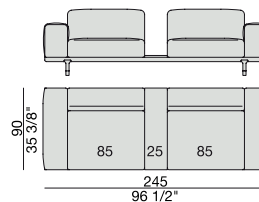

SOFA High Arm
220x90

SOFA with Container
245x90

SOFA with Coffee Table
245x90

SOFA with side Container
220x90

SOFA with side Coffee Table
220x90

SOFA
270x90

SOFA High Arm
270x90

SOFA with Coffee Table
270x90

SOFA with side Container
270x90

SOFA with side Coffee Table
270x90

**SOFA/CENTRAL UNIT
with Containers**
220x90

**SOFA/CENTRAL UNIT
with Coffee Tables**
220x90

**SOFA/CENTRAL UNIT
with Coffee table and Container**
220x90

**SOFA/CENTRAL UNIT
with Containers**
270x90

**SOFA/CENTRAL UNIT
with side Coffee tables**
220x90

**SOFA/CENTRAL UNIT
with Coffee table and Container**
220x90

CENTRAL UNIT
170x90

CENTRAL UNIT with Container
195x90