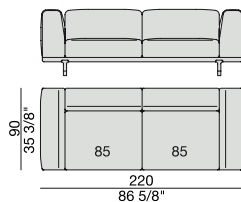

SOFA High Arm
220x90

SOFA with Container
245x90

SOFA with Coffee Table
245x90

SOFA with side Container
220x90

SOFA with side Coffee Table
220x90

SOFA
270x90

SOFA High Arm
270x90

SOFA with Coffee Table
270x90

SOFA with side Container
270x90

SOFA with side Coffee Table
270x90

**SOFA/CENTRAL UNIT
with Containers**
220x90

**SOFA/CENTRAL UNIT
with Coffee Tables**
220x90

**SOFA/CENTRAL UNIT
with Coffee table and Container**
220x90