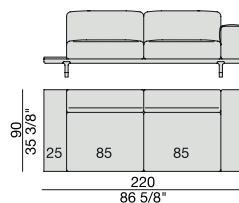

SOFA High Arm
220x90

SOFA with Container
245x90

SOFA with Coffee Table
245x90

SOFA with side Container
220x90

SOFA with side Coffee Table
220x90

SOFA
270x90

SOFA High Arm
270x90

SOFA with Coffee Table
270x90

SOFA with side Container
270x90

SOFA with side Coffee Table
270x90

**SOFA/CENTRAL UNIT
with Containers**
220x90

**SOFA/CENTRAL UNIT
with Coffee Tables**
220x90

**SOFA/CENTRAL UNIT
with Coffee table and Container**
220x90

**SOFA/CENTRAL UNIT
with Containers**
270x90

**SOFA/CENTRAL UNIT
with side Coffee tables**
220x90

**SOFA/CENTRAL UNIT
with Coffee table and Container**
220x90

CENTRAL UNIT
170x90

CENTRAL UNIT with Container
195x90