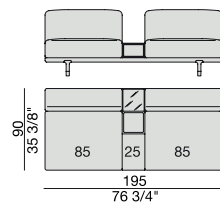

SOFA with side Container
270x90

SOFA with side Coffee Table
270x90

**SOFA/CENTRAL UNIT
with Containers**
220x90

**SOFA/CENTRAL UNIT
with Coffee Tables**
220x90

**SOFA/CENTRAL UNIT
with Coffee table and Container**
220x90

**SOFA/CENTRAL UNIT
with Containers**
270x90

**SOFA/CENTRAL UNIT
with side Coffee tables**
220x90

**SOFA/CENTRAL UNIT
with Coffee table and Container**
220x90

CENTRAL UNIT
170x90

CENTRAL UNIT with Container
195x90

CENTRAL UNIT with Coffee Table
195x90

CENTRAL UNIT
220x90

CENTRAL UNIT with Coffee Table
220x90

CENTRAL UNIT with Container
245x90

CENTRAL UNIT with Coffee Table
245x90

CENTRAL UNIT with Coffee Table
2700x90

CORNER
220x90

CORNER with Side Container
220x90

CORNER with Side Coffee Table
220x90

CORNER
270x90

CORNER with Side Container
270x90

CORNER with Side Coffee Table
270x90

END UNIT/CORNER
with Side Coffee Table
195x90