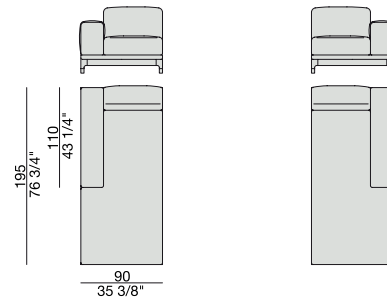

END UNIT Low Arm
245x90

END UNIT High Arm
245x90

END UNIT with Side Container
245x90

END UNIT with Side Coffee Table
245x90

END UNIT with Side Coffee Table
270x90

CHAISE LONGUE
170x90

**CHAISE LONGUE
with Side Container**
195x90

**CHAISE LONGUE
with Side Coffee Table**
195x90

CHAISE LONGUE
220x90

**CHAISE LONGUE
with Side Container**
245x90

**CHAISE LONGUE
with Side Coffee Table**
245x90

OPEN-END CORNER
135x150

OPEN-END CORNER
90x195

STOOL with Coffe Table
195x90

STOOL with Coffe Table
220x90

STOOL
170x90

DAY BED
220x90

POGGIARENI

CUSCINO