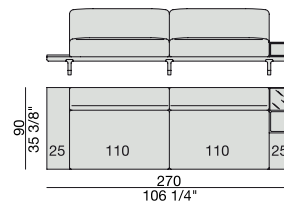

SOFA High Arm
220x90

SOFA with Container
245x90

SOFA with Coffee Table
245x90

SOFA with side Container
220x90

SOFA with side Coffee Table
220x90

SOFA
270x90

SOFA High Arm
270x90

SOFA with Coffee Table
270x90

SOFA with side Container
270x90

SOFA with side Coffee Table
270x90

**SOFA/CENTRAL UNIT
with Containers**
220x90

**SOFA/CENTRAL UNIT
with Coffee Tables**
220x90

**SOFA/CENTRAL UNIT
with Coffee table and Container**
220x90

**SOFA/CENTRAL UNIT
with Containers**
270x90

**SOFA/CENTRAL UNIT
with side Coffee tables**
220x90

**SOFA/CENTRAL UNIT
with Coffee table and Container**
220x90

CENTRAL UNIT
170x90

CENTRAL UNIT with Container
195x90

CENTRAL UNIT with Coffee Table
195x90

CENTRAL UNIT
220x90

CENTRAL UNIT with Coffee Table
220x90

CENTRAL UNIT with Container
245x90

CENTRAL UNIT with Coffee Table
245x90

CENTRAL UNIT with Coffee Table
2700x90