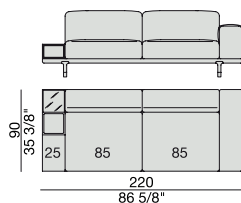

SOFA High Arm
220x90

SOFA with Container
245x90

SOFA with Coffee Table
245x90

SOFA with side Container
220x90

SOFA with side Coffee Table
220x90

SOFA
270x90

SOFA High Arm
270x90

SOFA with Coffee Table
270x90

SOFA with side Container
270x90

SOFA with side Coffee Table
270x90

**SOFA/CENTRAL UNIT
with Containers**
220x90

**SOFA/CENTRAL UNIT
with Coffee Tables**
220x90

**SOFA/CENTRAL UNIT
with Coffee table and Container**
220x90