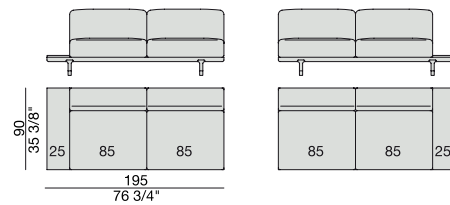

CENTRAL UNIT with Coffee Table
195x90

CENTRAL UNIT
220x90

CENTRAL UNIT with Coffee Table
220x90

CENTRAL UNIT with Container
245x90

CENTRAL UNIT with Coffee Table
245x90

CENTRAL UNIT with Coffee Table
2700x90

CORNER
220x90

CORNER with Side Container
220x90

CORNER with Side Coffee Table
220x90

CORNER
270x90

CORNER with Side Container
270x90

CORNER with Side Coffee Table
270x90

END UNIT/CORNER
with Side Coffee Table
195x90

END UNIT/CORNER
with Side Coffee Table
220x90

END UNIT Low Arm
195x90

END UNIT High Arm
195x90

END UNIT with Side Container
195x90

END UNIT with Side Coffee Table
195x90

END UNIT with Side Coffee Table
220x90

END UNIT Low Arm
245x90

END UNIT High Arm
245x90

END UNIT with Side Container
245x90

END UNIT with Side Coffee Table
245x90

END UNIT with Side Coffee Table
270x90

CHAISE LONGUE
170x90

**CHAISE LONGUE
with Side Container**
195x90