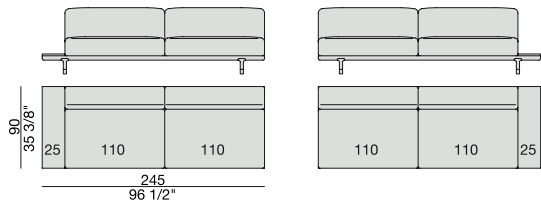

CENTRAL UNIT with Coffee Table
195x90

CENTRAL UNIT
220x90

CENTRAL UNIT with Coffee Table
220x90

CENTRAL UNIT with Container
245x90

CENTRAL UNIT with Coffee Table
245x90

CENTRAL UNIT with Coffee Table
2700x90

CORNER
220x90

CORNER with Side Container
220x90

CORNER with Side Coffee Table
220x90

CORNER
270x90

CORNER with Side Container
270x90

CORNER with Side Coffee Table
270x90

END UNIT/CORNER
with Side Coffee Table
195x90

END UNIT/CORNER
with Side Coffee Table
220x90

END UNIT Low Arm
195x90

END UNIT High Arm
195x90

END UNIT with Side Container
195x90

END UNIT with Side Coffee Table
195x90

END UNIT with Side Coffee Table
220x90

END UNIT Low Arm
245x90

END UNIT High Arm
245x90

END UNIT with Side Container
245x90

END UNIT with Side Coffee Table
245x90

END UNIT with Side Coffee Table
270x90

CHAISE LONGUE
170x90

**CHAISE LONGUE
with Side Container**
195x90