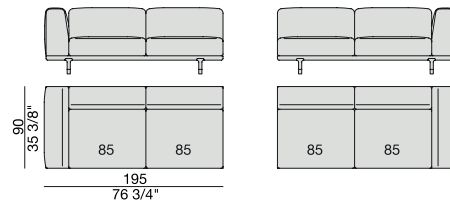

**SOFA/CENTRAL UNIT
with Containers**
270x90

**SOFA/CENTRAL UNIT
with side Coffee tables**
220x90

**SOFA/CENTRAL UNIT
with Coffee table and Container**
220x90

CENTRAL UNIT
170x90

CENTRAL UNIT with Container
195x90

CENTRAL UNIT with Coffee Table
195x90

CENTRAL UNIT
220x90

CENTRAL UNIT with Coffee Table
220x90

CENTRAL UNIT with Container
245x90

CENTRAL UNIT with Coffee Table
245x90

CENTRAL UNIT with Coffee Table
2700x90

CORNER
220x90

CORNER with Side Container
220x90

CORNER with Side Coffee Table
220x90

CORNER
270x90

CORNER with Side Container
270x90

CORNER with Side Coffee Table
270x90

END UNIT/CORNER
with Side Coffee Table
195x90

END UNIT/CORNER
with Side Coffee Table
220x90

END UNIT Low Arm
195x90

END UNIT High Arm
195x90

END UNIT with Side Container
195x90

END UNIT with Side Coffee Table
195x90

END UNIT with Side Coffee Table
220x90