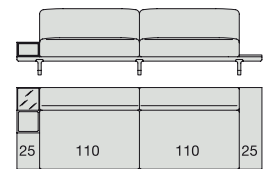

SOFA High Arm
220x90

SOFA with Container
245x90

SOFA with Coffee Table
245x90

SOFA with side Container
220x90

SOFA with side Coffee Table
220x90

SOFA
270x90

SOFA High Arm
270x90

SOFA with Coffee Table
270x90

SOFA with side Container
270x90

SOFA with side Coffee Table
270x90

**SOFA/CENTRAL UNIT
with Containers**
220x90

**SOFA/CENTRAL UNIT
with Coffee Tables**
220x90

**SOFA/CENTRAL UNIT
with Coffee table and Container**
220x90

**SOFA/CENTRAL UNIT
with Containers**
270x90

**SOFA/CENTRAL UNIT
with side Coffee tables**
220x90

**SOFA/CENTRAL UNIT
with Coffee table and Container**
220x90

CENTRAL UNIT
170x90

CENTRAL UNIT with Container
195x90

CENTRAL UNIT with Coffee Table
195x90

CENTRAL UNIT
220x90

CENTRAL UNIT with Coffee Table
220x90

CENTRAL UNIT with Container
245x90

CENTRAL UNIT with Coffee Table
245x90

CENTRAL UNIT with Coffee Table
2700x90