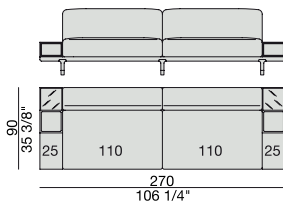

SOFA High Arm
220x90

SOFA with Container
245x90

SOFA with Coffee Table
245x90

SOFA with side Container
220x90

SOFA with side Coffee Table
220x90

SOFA
270x90

SOFA High Arm
270x90

SOFA with Coffee Table
270x90

SOFA with side Container
270x90

SOFA with side Coffee Table
270x90

**SOFA/CENTRAL UNIT
with Containers**
220x90

**SOFA/CENTRAL UNIT
with Coffee Tables**
220x90

**SOFA/CENTRAL UNIT
with Coffee table and Container**
220x90

**SOFA/CENTRAL UNIT
with Containers**
270x90

**SOFA/CENTRAL UNIT
with side Coffee tables**
220x90

**SOFA/CENTRAL UNIT
with Coffee table and Container**
220x90

CENTRAL UNIT
170x90

CENTRAL UNIT with Container
195x90