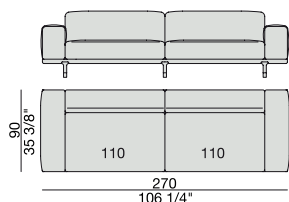

SOFA High Arm
220x90

SOFA with Container
245x90

SOFA with Coffee Table
245x90

SOFA with side Container
220x90

SOFA with side Coffee Table
220x90

SOFA
270x90

SOFA High Arm
270x90

SOFA with Coffee Table
270x90

SOFA with side Container
270x90

SOFA with side Coffee Table
270x90

**SOFA/CENTRAL UNIT
with Containers**
220x90

**SOFA/CENTRAL UNIT
with Coffee Tables**
220x90

**SOFA/CENTRAL UNIT
with Coffee table and Container**
220x90

**SOFA/CENTRAL UNIT
with Containers**
270x90

**SOFA/CENTRAL UNIT
with side Coffee tables**
220x90

**SOFA/CENTRAL UNIT
with Coffee table and Container**
220x90

CENTRAL UNIT
170x90

CENTRAL UNIT with Container
195x90