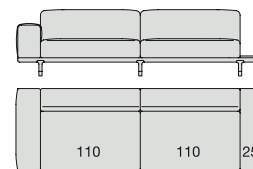

SOFA High Arm
220x90

SOFA with Container
245x90

SOFA with Coffee Table
245x90

SOFA with side Container
220x90

SOFA with side Coffee Table
220x90

SOFA
270x90

SOFA High Arm
270x90

SOFA with Coffee Table
270x90

SOFA with side Container
270x90

SOFA with side Coffee Table
270x90

**SOFA/CENTRAL UNIT
with Containers**
220x90

**SOFA/CENTRAL UNIT
with Coffee Tables**
220x90

**SOFA/CENTRAL UNIT
with Coffee table and Container**
220x90

**SOFA/CENTRAL UNIT
with Containers**
270x90

**SOFA/CENTRAL UNIT
with side Coffee tables**
220x90

**SOFA/CENTRAL UNIT
with Coffee table and Container**
220x90

CENTRAL UNIT
170x90

CENTRAL UNIT with Container
195x90