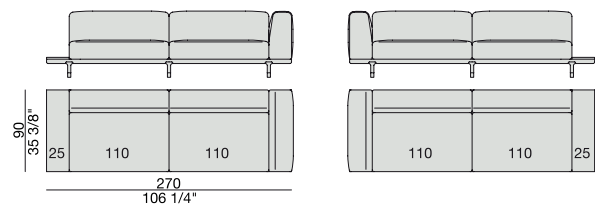

**SOFA/CENTRAL UNIT
with Containers**
270x90

**SOFA/CENTRAL UNIT
with side Coffee tables**
220x90

**SOFA/CENTRAL UNIT
with Coffee table and Container**
220x90

CENTRAL UNIT
170x90

CENTRAL UNIT with Container
195x90

CENTRAL UNIT with Coffee Table
195x90

CENTRAL UNIT
220x90

CENTRAL UNIT with Coffee Table
220x90

CENTRAL UNIT with Container
245x90

CENTRAL UNIT with Coffee Table
245x90

CENTRAL UNIT with Coffee Table
2700x90

CORNER
220x90

CORNER with Side Container
220x90

CORNER with Side Coffee Table
220x90

CORNER
270x90

CORNER with Side Container
270x90

CORNER with Side Coffee Table
270x90

END UNIT/CORNER
with Side Coffee Table
195x90

END UNIT/CORNER
with Side Coffee Table
220x90

END UNIT Low Arm
195x90

END UNIT High Arm
195x90

END UNIT with Side Container
195x90

END UNIT with Side Coffee Table
195x90

END UNIT with Side Coffee Table
220x90