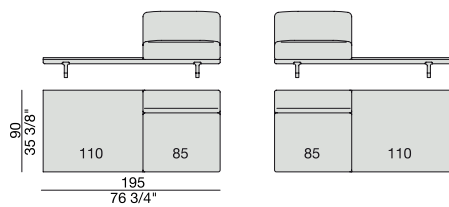

**SOFA/CENTRAL UNIT
with Containers**
270x90

**SOFA/CENTRAL UNIT
with side Coffee tables**
220x90

**SOFA/CENTRAL UNIT
with Coffee table and Container**
220x90

CENTRAL UNIT
170x90

CENTRAL UNIT with Container
195x90

CENTRAL UNIT with Coffee Table
195x90

CENTRAL UNIT
220x90

CENTRAL UNIT with Coffee Table
220x90

CENTRAL UNIT with Container
245x90

CENTRAL UNIT with Coffee Table
245x90

CENTRAL UNIT with Coffee Table
2700x90

CORNER
220x90

CORNER with Side Container
220x90

CORNER with Side Coffee Table
220x90

CORNER
270x90

CORNER with Side Container
270x90

CORNER with Side Coffee Table
270x90

END UNIT/CORNER
with Side Coffee Table
195x90

END UNIT/CORNER
with Side Coffee Table
220x90

END UNIT Low Arm
195x90

END UNIT High Arm
195x90

END UNIT with Side Container
195x90

END UNIT with Side Coffee Table
195x90

END UNIT with Side Coffee Table
220x90