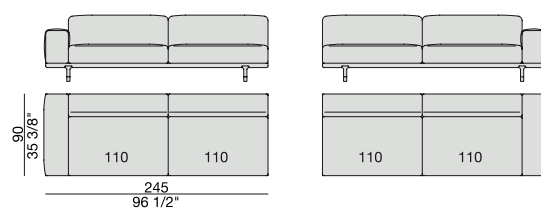

CENTRAL UNIT with Coffee Table
195x90

CENTRAL UNIT
220x90

CENTRAL UNIT with Coffee Table
220x90

CENTRAL UNIT with Container
245x90

CENTRAL UNIT with Coffee Table
245x90

CENTRAL UNIT with Coffee Table
2700x90

CORNER
220x90

CORNER with Side Container
220x90

CORNER with Side Coffee Table
220x90

CORNER
270x90

CORNER with Side Container
270x90

CORNER with Side Coffee Table
270x90

END UNIT/CORNER
with Side Coffee Table
195x90

END UNIT/CORNER
with Side Coffee Table
220x90

END UNIT Low Arm
195x90

END UNIT High Arm
195x90

END UNIT with Side Container
195x90

END UNIT with Side Coffee Table
195x90

END UNIT with Side Coffee Table
220x90

END UNIT Low Arm
245x90

END UNIT High Arm
245x90

END UNIT with Side Container
245x90

END UNIT with Side Coffee Table
245x90

END UNIT with Side Coffee Table
270x90

CHAISE LONGUE
170x90

**CHAISE LONGUE
with Side Container**
195x90