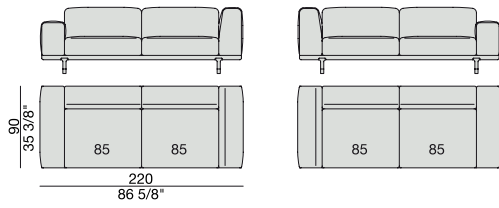

SOFA with side Container
270x90

SOFA with side Coffee Table
270x90

**SOFA/CENTRAL UNIT
with Containers**
220x90

**SOFA/CENTRAL UNIT
with Coffee Tables**
220x90

**SOFA/CENTRAL UNIT
with Coffee table and Container**
220x90

**SOFA/CENTRAL UNIT
with Containers**
270x90

**SOFA/CENTRAL UNIT
with side Coffee tables**
220x90

**SOFA/CENTRAL UNIT
with Coffee table and Container**
220x90

CENTRAL UNIT
170x90

CENTRAL UNIT with Container
195x90

CENTRAL UNIT with Coffee Table
195x90

CENTRAL UNIT
220x90

CENTRAL UNIT with Coffee Table
220x90

CENTRAL UNIT with Container
245x90

CENTRAL UNIT with Coffee Table
245x90

CENTRAL UNIT with Coffee Table
2700x90

CORNER
220x90

CORNER with Side Container
220x90

CORNER with Side Coffee Table
220x90

CORNER
270x90

CORNER with Side Container
270x90

CORNER with Side Coffee Table
270x90

END UNIT/CORNER
with Side Coffee Table
195x90