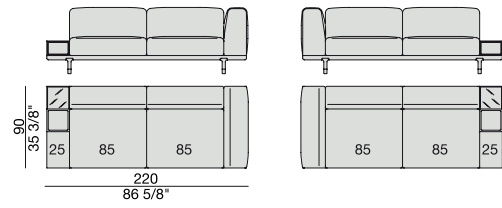

SOFA with side Container
270x90

SOFA with side Coffee Table
270x90

**SOFA/CENTRAL UNIT
with Containers**
220x90

**SOFA/CENTRAL UNIT
with Coffee Tables**
220x90

**SOFA/CENTRAL UNIT
with Coffee table and Container**
220x90

**SOFA/CENTRAL UNIT
with Containers**
270x90

**SOFA/CENTRAL UNIT
with side Coffee tables**
220x90

**SOFA/CENTRAL UNIT
with Coffee table and Container**
220x90

CENTRAL UNIT
170x90

CENTRAL UNIT with Container
195x90

CENTRAL UNIT with Coffee Table
195x90

CENTRAL UNIT
220x90

CENTRAL UNIT with Coffee Table
220x90

CENTRAL UNIT with Container
245x90

CENTRAL UNIT with Coffee Table
245x90

CENTRAL UNIT with Coffee Table
2700x90

CORNER
220x90

CORNER with Side Container
220x90

CORNER with Side Coffee Table
220x90

CORNER
270x90

CORNER with Side Container
270x90

CORNER with Side Coffee Table
270x90

END UNIT/CORNER
with Side Coffee Table
195x90