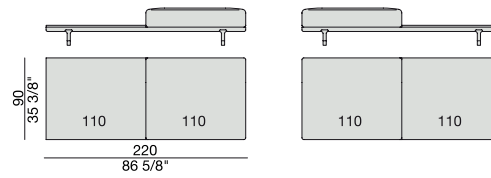

STOOL with Coffe Table
220x90