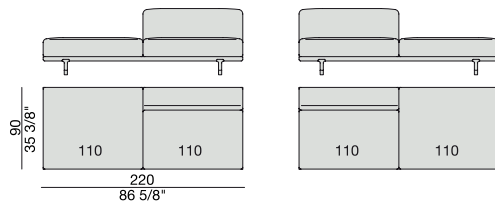

CORNER
220x90

CORNER with Side Container
220x90

CORNER with Side Coffee Table
220x90

CORNER
270x90

CORNER with Side Container
270x90

CORNER with Side Coffee Table
270x90

END UNIT/CORNER
with Side Coffee Table
195x90

END UNIT/CORNER
with Side Coffee Table
220x90

END UNIT Low Arm
195x90

END UNIT High Arm
195x90

END UNIT with Side Container
195x90

END UNIT with Side Coffee Table
195x90

END UNIT with Side Coffee Table
220x90

END UNIT Low Arm
245x90

END UNIT High Arm
245x90

END UNIT with Side Container
245x90

END UNIT with Side Coffee Table
245x90

END UNIT with Side Coffee Table
270x90

CHAISE LONGUE
170x90

**CHAISE LONGUE
with Side Container**
195x90

**CHAISE LONGUE
with Side Coffee Table**
195x90

CHAISE LONGUE
220x90

**CHAISE LONGUE
with Side Container**
245x90

**CHAISE LONGUE
with Side Coffee Table**
245x90

OPEN-END CORNER
135x150

OPEN-END CORNER
90x195