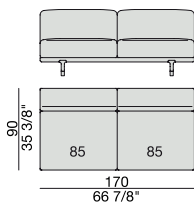

SOFA High Arm
220x90

SOFA with Container
245x90

SOFA with Coffee Table
245x90

SOFA with side Container
220x90

SOFA with side Coffee Table
220x90

SOFA
270x90

SOFA High Arm
270x90

SOFA with Coffee Table
270x90

SOFA with side Container
270x90

SOFA with side Coffee Table
270x90

**SOFA/CENTRAL UNIT
with Containers**
220x90

**SOFA/CENTRAL UNIT
with Coffee Tables**
220x90

**SOFA/CENTRAL UNIT
with Coffee table and Container**
220x90

**SOFA/CENTRAL UNIT
with Containers**
270x90

**SOFA/CENTRAL UNIT
with side Coffee tables**
220x90

**SOFA/CENTRAL UNIT
with Coffee table and Container**
220x90

CENTRAL UNIT
170x90

CENTRAL UNIT with Container
195x90

CENTRAL UNIT with Coffee Table
195x90

CENTRAL UNIT
220x90

CENTRAL UNIT with Coffee Table
220x90

CENTRAL UNIT with Container
245x90

CENTRAL UNIT with Coffee Table
245x90

CENTRAL UNIT with Coffee Table
2700x90