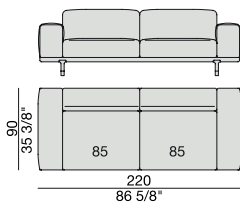

SOFA
220x90