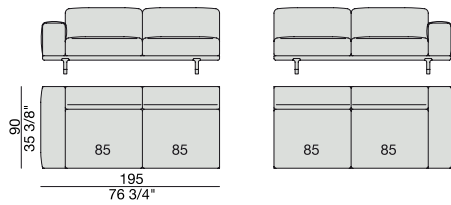

**SOFA/CENTRAL UNIT
with Containers**
270x90

**SOFA/CENTRAL UNIT
with side Coffee tables**
220x90

**SOFA/CENTRAL UNIT
with Coffee table and Container**
220x90

CENTRAL UNIT
170x90

CENTRAL UNIT with Container
195x90

CENTRAL UNIT with Coffee Table
195x90

CENTRAL UNIT
220x90

CENTRAL UNIT with Coffee Table
220x90

CENTRAL UNIT with Container
245x90

CENTRAL UNIT with Coffee Table
245x90

CENTRAL UNIT with Coffee Table
2700x90

CORNER
220x90

CORNER with Side Container
220x90

CORNER with Side Coffee Table
220x90

CORNER
270x90

CORNER with Side Container
270x90

CORNER with Side Coffee Table
270x90

END UNIT/CORNER
with Side Coffee Table
195x90

END UNIT/CORNER
with Side Coffee Table
220x90

END UNIT Low Arm
195x90

END UNIT High Arm
195x90

END UNIT with Side Container
195x90

END UNIT with Side Coffee Table
195x90

END UNIT with Side Coffee Table
220x90