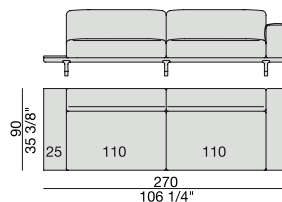

SOFA High Arm
220x90

SOFA with Container
245x90

SOFA with Coffee Table
245x90

SOFA with side Container
220x90

SOFA with side Coffee Table
220x90

SOFA
270x90

SOFA High Arm
270x90

SOFA with Coffee Table
270x90

SOFA with side Container
270x90

SOFA with side Coffee Table
270x90

**SOFA/CENTRAL UNIT
with Containers**
220x90

**SOFA/CENTRAL UNIT
with Coffee Tables**
220x90

**SOFA/CENTRAL UNIT
with Coffee table and Container**
220x90

**SOFA/CENTRAL UNIT
with Containers**
270x90

**SOFA/CENTRAL UNIT
with side Coffee tables**
220x90

**SOFA/CENTRAL UNIT
with Coffee table and Container**
220x90

CENTRAL UNIT
170x90

CENTRAL UNIT with Container
195x90