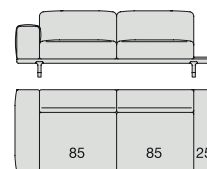

SOFA High Arm
220x90

SOFA with Container
245x90

SOFA with Coffee Table
245x90

SOFA with side Container
220x90

SOFA with side Coffee Table
220x90

SOFA
270x90

SOFA High Arm
270x90

SOFA with Coffee Table
270x90

SOFA with side Container
270x90

SOFA with side Coffee Table
270x90

**SOFA/CENTRAL UNIT
with Containers**
220x90

**SOFA/CENTRAL UNIT
with Coffee Tables**
220x90

**SOFA/CENTRAL UNIT
with Coffee table and Container**
220x90

**SOFA/CENTRAL UNIT
with Containers**
270x90

**SOFA/CENTRAL UNIT
with side Coffee tables**
220x90

**SOFA/CENTRAL UNIT
with Coffee table and Container**
220x90

CENTRAL UNIT
170x90

CENTRAL UNIT with Container
195x90