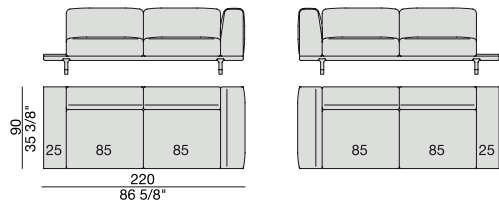

SOFA with side Container
270x90

SOFA with side Coffee Table
270x90

**SOFA/CENTRAL UNIT
with Containers**
220x90

**SOFA/CENTRAL UNIT
with Coffee Tables**
220x90

**SOFA/CENTRAL UNIT
with Coffee table and Container**
220x90

**SOFA/CENTRAL UNIT
with Containers**
270x90

**SOFA/CENTRAL UNIT
with side Coffee tables**
220x90

**SOFA/CENTRAL UNIT
with Coffee table and Container**
220x90

CENTRAL UNIT
170x90

CENTRAL UNIT with Container
195x90

CENTRAL UNIT with Coffee Table
195x90

CENTRAL UNIT
220x90

CENTRAL UNIT with Coffee Table
220x90

CENTRAL UNIT with Container
245x90

CENTRAL UNIT with Coffee Table
245x90

CENTRAL UNIT with Coffee Table
2700x90

CORNER
220x90

CORNER with Side Container
220x90

CORNER with Side Coffee Table
220x90

CORNER
270x90

CORNER with Side Container
270x90

CORNER with Side Coffee Table
270x90

END UNIT/CORNER
with Side Coffee Table
195x90