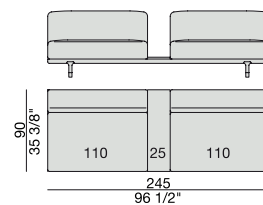

SOFA with side Container
270x90

SOFA with side Coffee Table
270x90

**SOFA/CENTRAL UNIT
with Containers**
220x90

**SOFA/CENTRAL UNIT
with Coffee Tables**
220x90

**SOFA/CENTRAL UNIT
with Coffee table and Container**
220x90

**SOFA/CENTRAL UNIT
with Containers**
270x90

**SOFA/CENTRAL UNIT
with side Coffee tables**
220x90

**SOFA/CENTRAL UNIT
with Coffee table and Container**
220x90

CENTRAL UNIT
170x90

CENTRAL UNIT with Container
195x90

CENTRAL UNIT with Coffee Table
195x90

CENTRAL UNIT
220x90

CENTRAL UNIT with Coffee Table
220x90

CENTRAL UNIT with Container
245x90

CENTRAL UNIT with Coffee Table
245x90

CENTRAL UNIT with Coffee Table
2700x90

CORNER
220x90

CORNER with Side Container
220x90

CORNER with Side Coffee Table
220x90

CORNER
270x90

CORNER with Side Container
270x90

CORNER with Side Coffee Table
270x90

END UNIT/CORNER
with Side Coffee Table
195x90