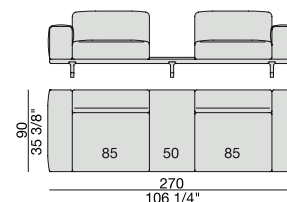

SOFA High Arm
220x90

SOFA with Container
245x90

SOFA with Coffee Table
245x90

SOFA with side Container
220x90

SOFA with side Coffee Table
220x90

SOFA
270x90

SOFA High Arm
270x90

SOFA with Coffee Table
270x90

SOFA with side Container
270x90

SOFA with side Coffee Table
270x90

**SOFA/CENTRAL UNIT
with Containers**
220x90

**SOFA/CENTRAL UNIT
with Coffee Tables**
220x90

**SOFA/CENTRAL UNIT
with Coffee table and Container**
220x90

**SOFA/CENTRAL UNIT
with Containers**
270x90

**SOFA/CENTRAL UNIT
with side Coffee tables**
220x90

**SOFA/CENTRAL UNIT
with Coffee table and Container**
220x90

CENTRAL UNIT
170x90

CENTRAL UNIT with Container
195x90