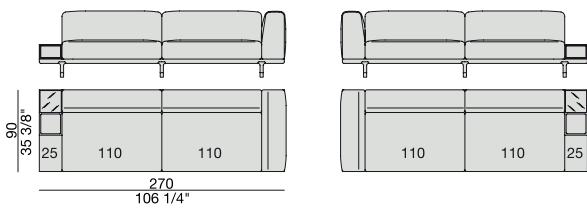

**SOFA/CENTRAL UNIT
with Containers**
270x90

**SOFA/CENTRAL UNIT
with side Coffee tables**
220x90

**SOFA/CENTRAL UNIT
with Coffee table and Container**
220x90

CENTRAL UNIT
170x90

CENTRAL UNIT with Container
195x90

CENTRAL UNIT with Coffee Table
195x90

CENTRAL UNIT
220x90

CENTRAL UNIT with Coffee Table
220x90

CENTRAL UNIT with Container
245x90

CENTRAL UNIT with Coffee Table
245x90

CENTRAL UNIT with Coffee Table
2700x90

CORNER
220x90

CORNER with Side Container
220x90

CORNER with Side Coffee Table
220x90

CORNER
270x90

CORNER with Side Container
270x90

CORNER with Side Coffee Table
270x90

END UNIT/CORNER
with Side Coffee Table
195x90

END UNIT/CORNER
with Side Coffee Table
220x90

END UNIT Low Arm
195x90

END UNIT High Arm
195x90

END UNIT with Side Container
195x90

END UNIT with Side Coffee Table
195x90

END UNIT with Side Coffee Table
220x90