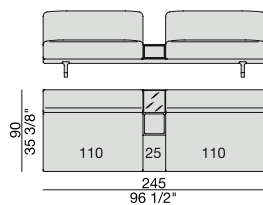

SOFA with side Container
270x90

SOFA with side Coffee Table
270x90

**SOFA/CENTRAL UNIT
with Containers**
220x90

**SOFA/CENTRAL UNIT
with Coffee Tables**
220x90

**SOFA/CENTRAL UNIT
with Coffee table and Container**
220x90

**SOFA/CENTRAL UNIT
with Containers**
270x90

**SOFA/CENTRAL UNIT
with side Coffee tables**
220x90

**SOFA/CENTRAL UNIT
with Coffee table and Container**
220x90

CENTRAL UNIT
170x90

CENTRAL UNIT with Container
195x90

CENTRAL UNIT with Coffee Table
195x90

CENTRAL UNIT
220x90

CENTRAL UNIT with Coffee Table
220x90

CENTRAL UNIT with Container
245x90

CENTRAL UNIT with Coffee Table
245x90

CENTRAL UNIT with Coffee Table
2700x90

CORNER
220x90

CORNER with Side Container
220x90

CORNER with Side Coffee Table
220x90

CORNER
270x90

CORNER with Side Container
270x90

CORNER with Side Coffee Table
270x90

END UNIT/CORNER
with Side Coffee Table
195x90