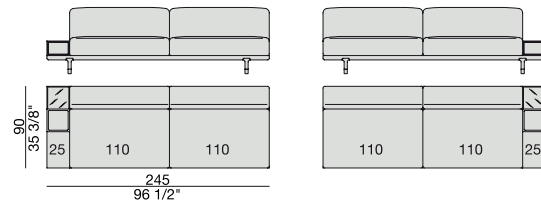

CENTRAL UNIT with Coffee Table
195x90

CENTRAL UNIT
220x90

CENTRAL UNIT with Coffee Table
220x90

CENTRAL UNIT with Container
245x90

CENTRAL UNIT with Coffee Table
245x90

CENTRAL UNIT with Coffee Table
2700x90

CORNER
220x90

CORNER with Side Container
220x90

CORNER with Side Coffee Table
220x90

CORNER
270x90

CORNER with Side Container
270x90

CORNER with Side Coffee Table
270x90

END UNIT/CORNER
with Side Coffee Table
195x90

END UNIT/CORNER
with Side Coffee Table
220x90

END UNIT Low Arm
195x90

END UNIT High Arm
195x90

END UNIT with Side Container
195x90

END UNIT with Side Coffee Table
195x90

END UNIT with Side Coffee Table
220x90

END UNIT Low Arm
245x90

END UNIT High Arm
245x90

END UNIT with Side Container
245x90

END UNIT with Side Coffee Table
245x90

END UNIT with Side Coffee Table
270x90

CHAISE LONGUE
170x90

**CHAISE LONGUE
with Side Container**
195x90