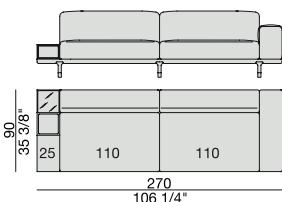

SOFA High Arm
220x90

SOFA with Container
245x90

SOFA with Coffee Table
245x90

SOFA with side Container
220x90

SOFA with side Coffee Table
220x90

SOFA
270x90

SOFA High Arm
270x90

SOFA with Coffee Table
270x90

SOFA with side Container
270x90

SOFA with side Coffee Table
270x90

**SOFA/CENTRAL UNIT
with Containers**
220x90

**SOFA/CENTRAL UNIT
with Coffee Tables**
220x90

**SOFA/CENTRAL UNIT
with Coffee table and Container**
220x90

**SOFA/CENTRAL UNIT
with Containers**
270x90

**SOFA/CENTRAL UNIT
with side Coffee tables**
220x90

**SOFA/CENTRAL UNIT
with Coffee table and Container**
220x90

CENTRAL UNIT
170x90

CENTRAL UNIT with Container
195x90