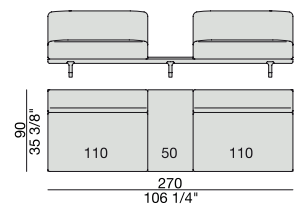

SOFA with side Container
270x90

SOFA with side Coffee Table
270x90

**SOFA/CENTRAL UNIT
with Containers**
220x90

**SOFA/CENTRAL UNIT
with Coffee Tables**
220x90

**SOFA/CENTRAL UNIT
with Coffee table and Container**
220x90

**SOFA/CENTRAL UNIT
with Containers**
270x90

**SOFA/CENTRAL UNIT
with side Coffee tables**
220x90

**SOFA/CENTRAL UNIT
with Coffee table and Container**
220x90

CENTRAL UNIT
170x90

CENTRAL UNIT with Container
195x90

CENTRAL UNIT with Coffee Table
195x90

CENTRAL UNIT
220x90

CENTRAL UNIT with Coffee Table
220x90

CENTRAL UNIT with Container
245x90

CENTRAL UNIT with Coffee Table
245x90

CENTRAL UNIT with Coffee Table
2700x90

CORNER
220x90

CORNER with Side Container
220x90

CORNER with Side Coffee Table
220x90

CORNER
270x90

CORNER with Side Container
270x90

CORNER with Side Coffee Table
270x90

END UNIT/CORNER
with Side Coffee Table
195x90