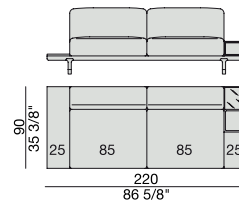

SOFA High Arm
220x90

SOFA with Container
245x90

SOFA with Coffee Table
245x90

SOFA with side Container
220x90

SOFA with side Coffee Table
220x90

SOFA
270x90

SOFA High Arm
270x90

SOFA with Coffee Table
270x90

SOFA with side Container
270x90

SOFA with side Coffee Table
270x90

**SOFA/CENTRAL UNIT
with Containers**
220x90

**SOFA/CENTRAL UNIT
with Coffee Tables**
220x90

**SOFA/CENTRAL UNIT
with Coffee table and Container**
220x90

**SOFA/CENTRAL UNIT
with Containers**
270x90

**SOFA/CENTRAL UNIT
with side Coffee tables**
220x90

**SOFA/CENTRAL UNIT
with Coffee table and Container**
220x90

CENTRAL UNIT
170x90

CENTRAL UNIT with Container
195x90

CENTRAL UNIT with Coffee Table
195x90

CENTRAL UNIT
220x90

CENTRAL UNIT with Coffee Table
220x90

CENTRAL UNIT with Container
245x90

CENTRAL UNIT with Coffee Table
245x90

CENTRAL UNIT with Coffee Table
2700x90