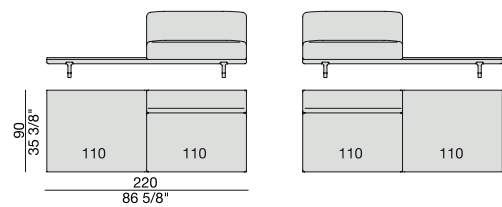

**SOFA/CENTRAL UNIT
with Containers**
270x90

**SOFA/CENTRAL UNIT
with side Coffee tables**
220x90

**SOFA/CENTRAL UNIT
with Coffee table and Container**
220x90

CENTRAL UNIT
170x90

CENTRAL UNIT with Container
195x90

CENTRAL UNIT with Coffee Table
195x90

CENTRAL UNIT
220x90

CENTRAL UNIT with Coffee Table
220x90

CENTRAL UNIT with Container
245x90

CENTRAL UNIT with Coffee Table
245x90

CENTRAL UNIT with Coffee Table
2700x90

CORNER
220x90

CORNER with Side Container
220x90

CORNER with Side Coffee Table
220x90

CORNER
270x90

CORNER with Side Container
270x90

CORNER with Side Coffee Table
270x90

END UNIT/CORNER
with Side Coffee Table
195x90

END UNIT/CORNER
with Side Coffee Table
220x90

END UNIT Low Arm
195x90

END UNIT High Arm
195x90

END UNIT with Side Container
195x90

END UNIT with Side Coffee Table
195x90

END UNIT with Side Coffee Table
220x90