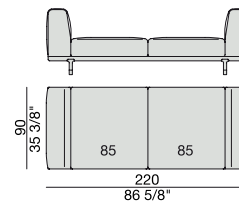

END UNIT Low Arm
245x90

END UNIT High Arm
245x90

END UNIT with Side Container
245x90

END UNIT with Side Coffee Table
245x90

END UNIT with Side Coffee Table
270x90

CHAISE LONGUE
170x90

**CHAISE LONGUE
with Side Container**
195x90

**CHAISE LONGUE
with Side Coffee Table**
195x90

CHAISE LONGUE
220x90

**CHAISE LONGUE
with Side Container**
245x90

**CHAISE LONGUE
with Side Coffee Table**
245x90

OPEN-END CORNER
135x150

OPEN-END CORNER
90x195

STOOL with Coffe Table
195x90

STOOL with Coffe Table
220x90

STOOL
170x90

DAY BED
220x90

POGGIARENI

CUSCINO