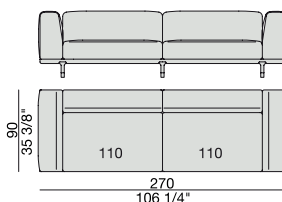

SOFA High Arm
220x90

SOFA with Container
245x90

SOFA with Coffee Table
245x90

SOFA with side Container
220x90

SOFA with side Coffee Table
220x90

SOFA
270x90

SOFA High Arm
270x90

SOFA with Coffee Table
270x90

SOFA with side Container
270x90

SOFA with side Coffee Table
270x90

**SOFA/CENTRAL UNIT
with Containers**
220x90

**SOFA/CENTRAL UNIT
with Coffee Tables**
220x90

**SOFA/CENTRAL UNIT
with Coffee table and Container**
220x90

**SOFA/CENTRAL UNIT
with Containers**
270x90

**SOFA/CENTRAL UNIT
with side Coffee tables**
220x90

**SOFA/CENTRAL UNIT
with Coffee table and Container**
220x90

CENTRAL UNIT
170x90

CENTRAL UNIT with Container
195x90