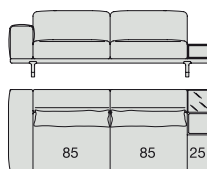

SOFA High Arm
220x90

SOFA with Container
245x90

SOFA with Coffee Table
245x90

SOFA with side Container
220x90

SOFA with side Coffee Table
220x90

SOFA
270x90

SOFA High Arm
270x90

SOFA with Coffee Table
270x90

SOFA with side Container
270x90

SOFA with side Coffee Table
270x90

**SOFA/CENTRAL UNIT
with Containers**
220x90

**SOFA/CENTRAL UNIT
with Coffee Tables**
220x90

**SOFA/CENTRAL UNIT
with Coffee table and Container**
220x90

**SOFA/CENTRAL UNIT
with Containers**
270x90

**SOFA/CENTRAL UNIT
with side Coffee tables**
220x90

**SOFA/CENTRAL UNIT
with Coffee table and Container**
220x90

CENTRAL UNIT
170x90

CENTRAL UNIT with Container
195x90