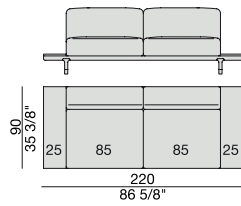

SOFA High Arm
220x90

SOFA with Container
245x90

SOFA with Coffee Table
245x90

SOFA with side Container
220x90

SOFA with side Coffee Table
220x90

SOFA
270x90

SOFA High Arm
270x90

SOFA with Coffee Table
270x90

SOFA with side Container
270x90

SOFA with side Coffee Table
270x90

**SOFA/CENTRAL UNIT
with Containers**
220x90

**SOFA/CENTRAL UNIT
with Coffee Tables**
220x90

**SOFA/CENTRAL UNIT
with Coffee table and Container**
220x90

**SOFA/CENTRAL UNIT
with Containers**
270x90

**SOFA/CENTRAL UNIT
with side Coffee tables**
220x90

**SOFA/CENTRAL UNIT
with Coffee table and Container**
220x90

CENTRAL UNIT
170x90

CENTRAL UNIT with Container
195x90

CENTRAL UNIT with Coffee Table
195x90

CENTRAL UNIT
220x90

CENTRAL UNIT with Coffee Table
220x90

CENTRAL UNIT with Container
245x90

CENTRAL UNIT with Coffee Table
245x90

CENTRAL UNIT with Coffee Table
2700x90