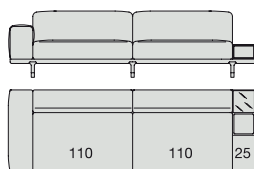

SOFA High Arm
220x90

SOFA with Container
245x90

SOFA with Coffee Table
245x90

SOFA with side Container
220x90

SOFA with side Coffee Table
220x90

SOFA
270x90

SOFA High Arm
270x90

SOFA with Coffee Table
270x90

SOFA with side Container
270x90

SOFA with side Coffee Table
270x90

**SOFA/CENTRAL UNIT
with Containers**
220x90

**SOFA/CENTRAL UNIT
with Coffee Tables**
220x90

**SOFA/CENTRAL UNIT
with Coffee table and Container**
220x90

**SOFA/CENTRAL UNIT
with Containers**
270x90

**SOFA/CENTRAL UNIT
with side Coffee tables**
220x90

**SOFA/CENTRAL UNIT
with Coffee table and Container**
220x90

CENTRAL UNIT
170x90

CENTRAL UNIT with Container
195x90