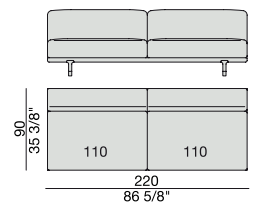

SOFA with side Container
270x90

SOFA with side Coffee Table
270x90

**SOFA/CENTRAL UNIT
with Containers**
220x90

**SOFA/CENTRAL UNIT
with Coffee Tables**
220x90

**SOFA/CENTRAL UNIT
with Coffee table and Container**
220x90

**SOFA/CENTRAL UNIT
with Containers**
270x90

**SOFA/CENTRAL UNIT
with side Coffee tables**
220x90

**SOFA/CENTRAL UNIT
with Coffee table and Container**
220x90

CENTRAL UNIT
170x90

CENTRAL UNIT with Container
195x90

CENTRAL UNIT with Coffee Table
195x90

CENTRAL UNIT
220x90

CENTRAL UNIT with Coffee Table
220x90

CENTRAL UNIT with Container
245x90

CENTRAL UNIT with Coffee Table
245x90

CENTRAL UNIT with Coffee Table
2700x90

CORNER
220x90

CORNER with Side Container
220x90

CORNER with Side Coffee Table
220x90

CORNER
270x90

CORNER with Side Container
270x90

CORNER with Side Coffee Table
270x90

END UNIT/CORNER
with Side Coffee Table
195x90