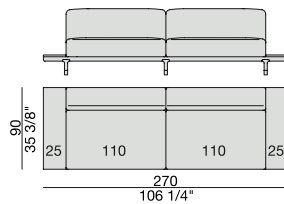

SOFA High Arm
220x90

SOFA with Container
245x90

SOFA with Coffee Table
245x90

SOFA with side Container
220x90

SOFA with side Coffee Table
220x90

SOFA
270x90

SOFA High Arm
270x90

SOFA with Coffee Table
270x90

SOFA with side Container
270x90

SOFA with side Coffee Table
270x90

**SOFA/CENTRAL UNIT
with Containers**
220x90

**SOFA/CENTRAL UNIT
with Coffee Tables**
220x90

**SOFA/CENTRAL UNIT
with Coffee table and Container**
220x90

**SOFA/CENTRAL UNIT
with Containers**
270x90

**SOFA/CENTRAL UNIT
with side Coffee tables**
220x90

**SOFA/CENTRAL UNIT
with Coffee table and Container**
220x90

CENTRAL UNIT
170x90

CENTRAL UNIT with Container
195x90

CENTRAL UNIT with Coffee Table
195x90

CENTRAL UNIT
220x90

CENTRAL UNIT with Coffee Table
220x90

CENTRAL UNIT with Container
245x90

CENTRAL UNIT with Coffee Table
245x90

CENTRAL UNIT with Coffee Table
2700x90