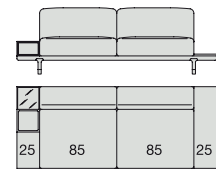

SOFA High Arm
220x90

SOFA with Container
245x90

SOFA with Coffee Table
245x90

SOFA with side Container
220x90

SOFA with side Coffee Table
220x90

SOFA
270x90

SOFA High Arm
270x90

SOFA with Coffee Table
270x90

SOFA with side Container
270x90

SOFA with side Coffee Table
270x90

**SOFA/CENTRAL UNIT
with Containers**
220x90

**SOFA/CENTRAL UNIT
with Coffee Tables**
220x90

**SOFA/CENTRAL UNIT
with Coffee table and Container**
220x90

**SOFA/CENTRAL UNIT
with Containers**
270x90

**SOFA/CENTRAL UNIT
with side Coffee tables**
220x90

**SOFA/CENTRAL UNIT
with Coffee table and Container**
220x90

CENTRAL UNIT
170x90

CENTRAL UNIT with Container
195x90

CENTRAL UNIT with Coffee Table
195x90

CENTRAL UNIT
220x90

CENTRAL UNIT with Coffee Table
220x90

CENTRAL UNIT with Container
245x90

CENTRAL UNIT with Coffee Table
245x90

CENTRAL UNIT with Coffee Table
2700x90