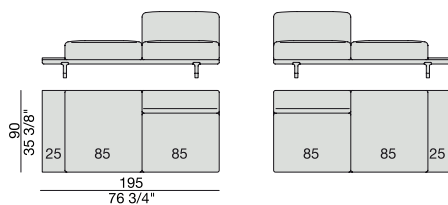

CORNER
220x90

CORNER with Side Container
220x90

CORNER with Side Coffee Table
220x90

CORNER
270x90

CORNER with Side Container
270x90

CORNER with Side Coffee Table
270x90

END UNIT/CORNER
with Side Coffee Table
195x90

END UNIT/CORNER
with Side Coffee Table
220x90

END UNIT Low Arm
195x90

END UNIT High Arm
195x90

END UNIT with Side Container
195x90

END UNIT with Side Coffee Table
195x90

END UNIT with Side Coffee Table
220x90

END UNIT Low Arm
245x90

END UNIT High Arm
245x90

END UNIT with Side Container
245x90

END UNIT with Side Coffee Table
245x90

END UNIT with Side Coffee Table
270x90

CHAISE LONGUE
170x90

**CHAISE LONGUE
with Side Container**
195x90

**CHAISE LONGUE
with Side Coffee Table**
195x90

CHAISE LONGUE
220x90

**CHAISE LONGUE
with Side Container**
245x90

**CHAISE LONGUE
with Side Coffee Table**
245x90

OPEN-END CORNER
135x150

OPEN-END CORNER
90x195