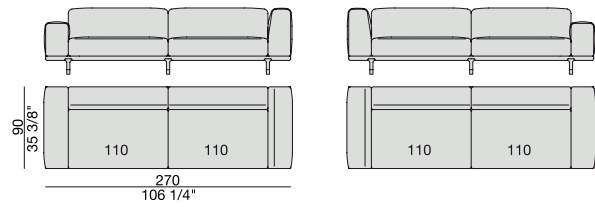

SOFA with side Container
270x90

SOFA with side Coffee Table
270x90

**SOFA/CENTRAL UNIT
with Containers**
220x90

**SOFA/CENTRAL UNIT
with Coffee Tables**
220x90

**SOFA/CENTRAL UNIT
with Coffee table and Container**
220x90

**SOFA/CENTRAL UNIT
with Containers**
270x90

**SOFA/CENTRAL UNIT
with side Coffee tables**
220x90

**SOFA/CENTRAL UNIT
with Coffee table and Container**
220x90

CENTRAL UNIT
170x90

CENTRAL UNIT with Container
195x90

CENTRAL UNIT with Coffee Table
195x90

CENTRAL UNIT
220x90

CENTRAL UNIT with Coffee Table
220x90

CENTRAL UNIT with Container
245x90

CENTRAL UNIT with Coffee Table
245x90

CENTRAL UNIT with Coffee Table
2700x90

CORNER
220x90

CORNER with Side Container
220x90

CORNER with Side Coffee Table
220x90

CORNER
270x90

CORNER with Side Container
270x90

CORNER with Side Coffee Table
270x90

END UNIT/CORNER
with Side Coffee Table
195x90