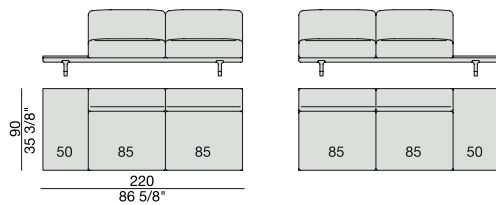

CENTRAL UNIT with Coffee Table
195x90

CENTRAL UNIT
220x90

CENTRAL UNIT with Coffee Table
220x90

CENTRAL UNIT with Container
245x90

CENTRAL UNIT with Coffee Table
245x90

CENTRAL UNIT with Coffee Table
2700x90

CORNER
220x90

CORNER with Side Container
220x90

CORNER with Side Coffee Table
220x90

CORNER
270x90

CORNER with Side Container
270x90

CORNER with Side Coffee Table
270x90

END UNIT/CORNER
with Side Coffee Table
195x90

END UNIT/CORNER
with Side Coffee Table
220x90

END UNIT Low Arm
195x90

END UNIT High Arm
195x90

END UNIT with Side Container
195x90

END UNIT with Side Coffee Table
195x90

END UNIT with Side Coffee Table
220x90

END UNIT Low Arm
245x90

END UNIT High Arm
245x90

END UNIT with Side Container
245x90

END UNIT with Side Coffee Table
245x90

END UNIT with Side Coffee Table
270x90

CHAISE LONGUE
170x90

**CHAISE LONGUE
with Side Container**
195x90