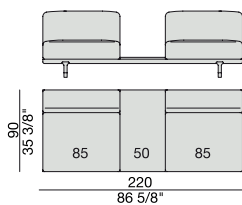

SOFA with side Container
270x90

SOFA with side Coffee Table
270x90

**SOFA/CENTRAL UNIT
with Containers**
220x90

**SOFA/CENTRAL UNIT
with Coffee Tables**
220x90

**SOFA/CENTRAL UNIT
with Coffee table and Container**
220x90

**SOFA/CENTRAL UNIT
with Containers**
270x90

**SOFA/CENTRAL UNIT
with side Coffee tables**
220x90

**SOFA/CENTRAL UNIT
with Coffee table and Container**
220x90

CENTRAL UNIT
170x90

CENTRAL UNIT with Container
195x90

CENTRAL UNIT with Coffee Table
195x90

CENTRAL UNIT
220x90

CENTRAL UNIT with Coffee Table
220x90

CENTRAL UNIT with Container
245x90

CENTRAL UNIT with Coffee Table
245x90

CENTRAL UNIT with Coffee Table
2700x90

CORNER
220x90

CORNER with Side Container
220x90

CORNER with Side Coffee Table
220x90

CORNER
270x90

CORNER with Side Container
270x90

CORNER with Side Coffee Table
270x90

END UNIT/CORNER
with Side Coffee Table
195x90