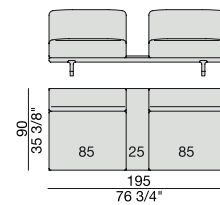

SOFA with side Container
270x90

SOFA with side Coffee Table
270x90

**SOFA/CENTRAL UNIT
with Containers**
220x90

**SOFA/CENTRAL UNIT
with Coffee Tables**
220x90

**SOFA/CENTRAL UNIT
with Coffee table and Container**
220x90

**SOFA/CENTRAL UNIT
with Containers**
270x90

**SOFA/CENTRAL UNIT
with side Coffee tables**
220x90

**SOFA/CENTRAL UNIT
with Coffee table and Container**
220x90

CENTRAL UNIT
170x90

CENTRAL UNIT with Container
195x90

CENTRAL UNIT with Coffee Table
195x90

CENTRAL UNIT
220x90

CENTRAL UNIT with Coffee Table
220x90

CENTRAL UNIT with Container
245x90

CENTRAL UNIT with Coffee Table
245x90

CENTRAL UNIT with Coffee Table
2700x90

CORNER
220x90

CORNER with Side Container
220x90

CORNER with Side Coffee Table
220x90

CORNER
270x90

CORNER with Side Container
270x90

CORNER with Side Coffee Table
270x90

END UNIT/CORNER
with Side Coffee Table
195x90