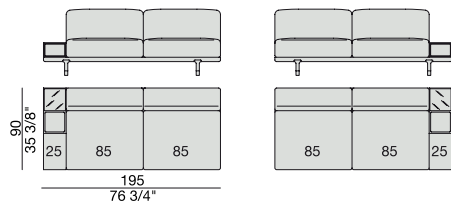

**SOFA/CENTRAL UNIT
with Containers**
270x90

**SOFA/CENTRAL UNIT
with side Coffee tables**
220x90

**SOFA/CENTRAL UNIT
with Coffee table and Container**
220x90

CENTRAL UNIT
170x90

CENTRAL UNIT with Container
195x90

CENTRAL UNIT with Coffee Table
195x90

CENTRAL UNIT
220x90

CENTRAL UNIT with Coffee Table
220x90

CENTRAL UNIT with Container
245x90

CENTRAL UNIT with Coffee Table
245x90

CENTRAL UNIT with Coffee Table
2700x90

CORNER
220x90

CORNER with Side Container
220x90

CORNER with Side Coffee Table
220x90

CORNER
270x90

CORNER with Side Container
270x90

CORNER with Side Coffee Table
270x90

END UNIT/CORNER
with Side Coffee Table
195x90

END UNIT/CORNER
with Side Coffee Table
220x90

END UNIT Low Arm
195x90

END UNIT High Arm
195x90

END UNIT with Side Container
195x90

END UNIT with Side Coffee Table
195x90

END UNIT with Side Coffee Table
220x90