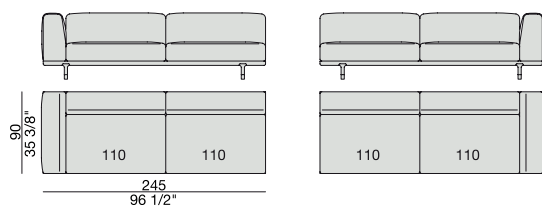

CORNER
220x90

CORNER with Side Container
220x90

CORNER with Side Coffee Table
220x90

CORNER
270x90

CORNER with Side Container
270x90

CORNER with Side Coffee Table
270x90

END UNIT/CORNER
with Side Coffee Table
195x90

END UNIT/CORNER
with Side Coffee Table
220x90

END UNIT Low Arm
195x90

END UNIT High Arm
195x90

END UNIT with Side Container
195x90

END UNIT with Side Coffee Table
195x90

END UNIT with Side Coffee Table
220x90

END UNIT Low Arm
245x90

END UNIT High Arm
245x90

END UNIT with Side Container
245x90

END UNIT with Side Coffee Table
245x90

END UNIT with Side Coffee Table
270x90

CHAISE LONGUE
170x90

**CHAISE LONGUE
with Side Container**
195x90