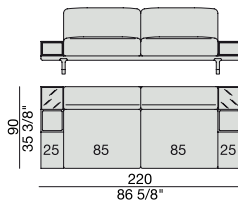

SOFA High Arm
220x90

SOFA with Container
245x90

SOFA with Coffee Table
245x90

SOFA with side Container
220x90

SOFA with side Coffee Table
220x90

SOFA
270x90

SOFA High Arm
270x90

SOFA with Coffee Table
270x90

SOFA with side Container
270x90

SOFA with side Coffee Table
270x90

**SOFA/CENTRAL UNIT
with Containers**
220x90

**SOFA/CENTRAL UNIT
with Coffee Tables**
220x90

**SOFA/CENTRAL UNIT
with Coffee table and Container**
220x90

**SOFA/CENTRAL UNIT
with Containers**
270x90

**SOFA/CENTRAL UNIT
with side Coffee tables**
220x90

**SOFA/CENTRAL UNIT
with Coffee table and Container**
220x90

CENTRAL UNIT
170x90

CENTRAL UNIT with Container
195x90