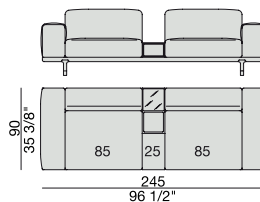

SOFA High Arm
220x90

SOFA with Container
245x90

SOFA with Coffee Table
245x90

SOFA with side Container
220x90

SOFA with side Coffee Table
220x90

SOFA
270x90

SOFA High Arm
270x90

SOFA with Coffee Table
270x90

SOFA with side Container
270x90

SOFA with side Coffee Table
270x90

**SOFA/CENTRAL UNIT
with Containers**
220x90

**SOFA/CENTRAL UNIT
with Coffee Tables**
220x90

**SOFA/CENTRAL UNIT
with Coffee table and Container**
220x90