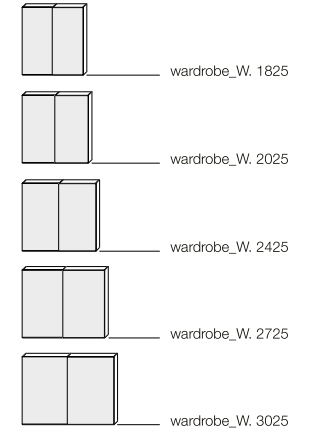

PRESENTING THE WARDROBE PROGRAMME

SWING DOOR WARDROBE

HEIGHTS:	MODULES:
- 2256	- 425
- 2384	- 475
- 2544	- 575
- 2896	- 875
	- 975
	- 1175
	- Corner
	- End

PRESENTING THE WARDROBE PROGRAMME

COPLANAR SLIDING DOOR WARDROBE

HEIGHTS:	MODULES:
- 2256	- 875 _1 door W. 909
- 2384	- 975 _1 door W. 1009
- 2544	- 1175 _1 door W. 1209
	- 1325 _1 door W. 1399
	- 1475 _1 door W. 1509

SLIDING DOOR WARDROBE

HEIGHTS:	MODULES:
- 2256	- 725 _1 door W. 770
- 2384	- 875 _1 door W. 920
- 2544	- 975 _1 door W. 1020
	- 1175 _1 door W. 1220
	- 1325 _1 door W. 1370
	- 1475 _1 door W. 1520
	- Corner

MEG_SWING DOOR

TECHNICAL FEATURES

The Meg swing door is composed of:

- a 22 mm thick, matt lacquered MDF panel with a low formaldehyde content.
- A 26 mm thick panel with a low formaldehyde content in wood or color wood with a matt lacquered aluminium grip edge handle.

DOOR DIMENSIONS

DOOR TYPES		H. 2256	H. 2384	H. 2544	H. 2896
Swing	W. 450	•	•	•	•
	W. 500	•	•	•	•
	W. 600	•	•	•	•

• = AVAILABLE

CUSTOM-SIZED REDUCTIONS ON PAGE 277