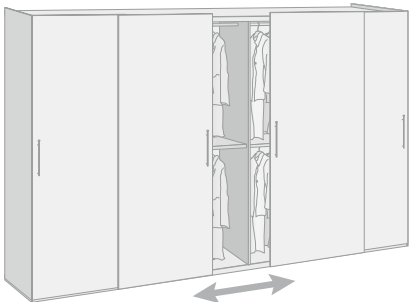

PRESENTING THE WARDROBE PROGRAMME

SWING DOOR WARDROBE

HEIGHTS:	MODULES:
- 2256	- 425
- 2384	- 475
- 2544	- 575
- 2896	- 875
	- 975
	- 1175
	- Corner
	- End

PRESENTING THE WARDROBE PROGRAMME

COPLANAR SLIDING DOOR WARDROBE

HEIGHTS:	MODULES:
- 2256	- 875 _1 door W. 909
- 2384	- 975 _1 door W. 1009
- 2544	- 1175 _1 door W. 1209
	- 1325 _1 door W. 1399
	- 1475 _1 door W. 1509

SLIDING DOOR WARDROBE

HEIGHTS:	MODULES:
- 2256	- 725 _1 door W. 770
- 2384	- 875 _1 door W. 920
- 2544	- 975 _1 door W. 1020
	- 1175 _1 door W. 1220
	- 1325 _1 door W. 1370
	- 1475 _1 door W. 1520
	- Corner

MEG_SWING DOOR

TECHNICAL FEATURES

The Meg swing door is composed of:

- a 22 mm thick, matt lacquered MDF panel with a low formaldehyde content.
- A 26 mm thick panel with a low formaldehyde content in wood or color wood with a matt lacquered aluminium grip edge handle.