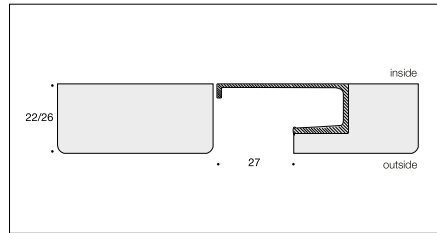

CROSS-SECTION