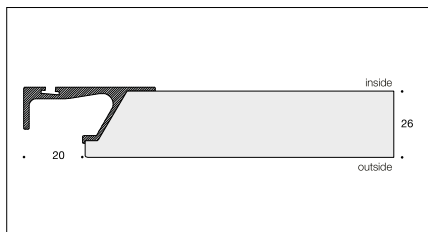

CROSS-SECTION

GRIP EDGE

matt palette lacquer

gloss palette lacquer

color wood palette finishes

The following combinations with the wood finishes are available:

- Natural chestnut = Beige seta
- Avana oak = Beige fango
- Lince oak = Grigio tasmania
- Canaletto walnut = Beige argilla
- Tabacco oak = Marrone corteccia
- Dark oak = Marrone corteccia

FULL-LENGTH GRIP EDGE INCORPORATED IN THE FRAME