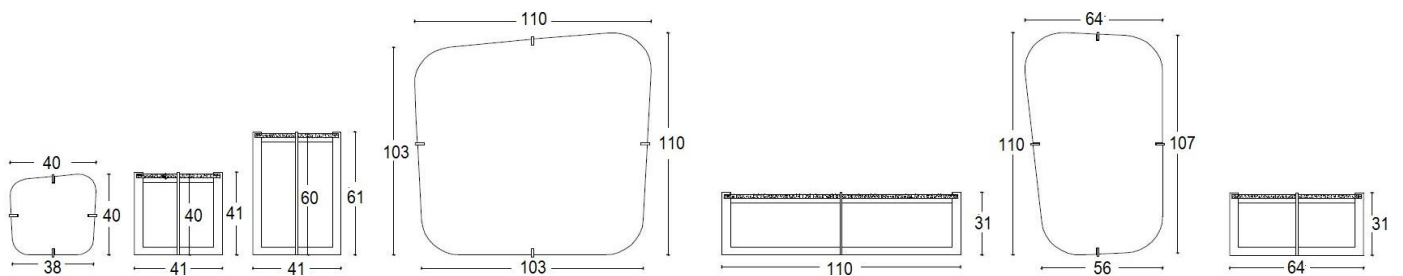

CRUZ

Quinti®

CRUZ tables collection is characterized by an elegant and minimal structure

DIMENSIONS

STRUCTURE

The Cruz structure is made out of laser cut metal which is available in matte black painted or gold and with shiny electroplating gold finish

GOLD PAINTED

BLACK PAINTED

CHROMED GOLD

The two rectangular legs with a section of 40x10 mm cross on the ground and hug the top of the table in marble. The top can be in white Carrara marble or Marquinia black with a thickness of 20 mm.