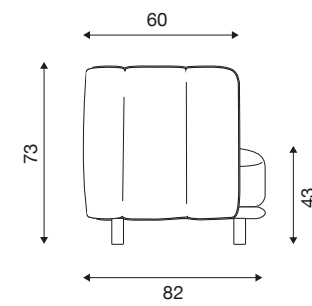

Completamente sfoderabile

Completely removable cover

Con funda removible