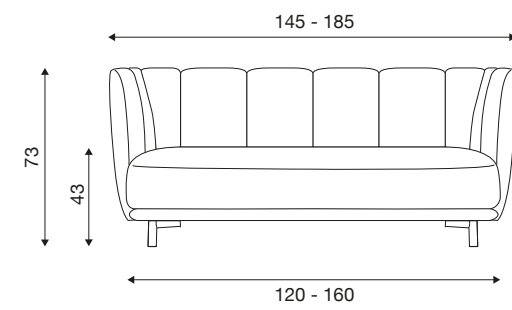

Completamente sfoderabile

Completely removable cover

Con funda removible