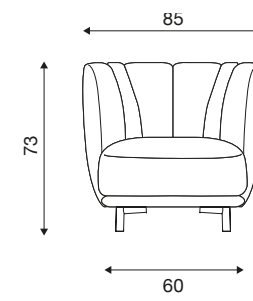

Completamente sfoderabile

Completely removable cover

Con funda removible