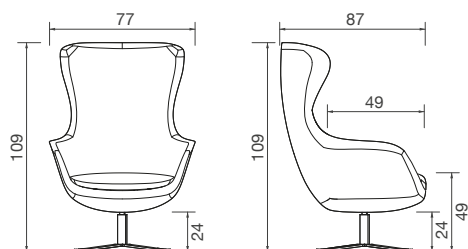

Poltrona

Armchair

Descrizione Description	Codice Code	Lato Side	Tessuti - Fabrics				Pelle - Pelle			Tessuto cliente L./H. C.O.M. fabric L./H.	
			Cat. B	Cat. C/D	Cat. Must	Cat. K	Cat. E	Cat. Plus	Cat. Luxury		
Espanso Foam	37K										4,40/1,40

m³ 0,75 - kg. 30

Pouf

Footstool

Descrizione Description	Codice Code	Lato Side	Tessuti - Fabrics				Pelle - Pelle			Tessuto cliente L./H. C.O.M. fabric L./H.	
			Cat. B	Cat. C/D	Cat. Must	Cat. K	Cat. E	Cat. Plus	Cat. Luxury		
Espanso Foam	37L										0,70/1,40

m³ 0,15 - kg. 12,5