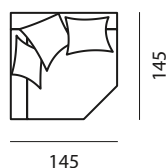

pentangolo pentangolo