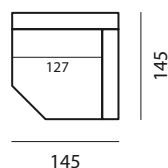

penthouse dx penthouse dx