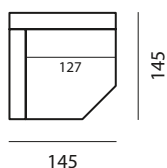

Structure in solid wood, multilayer plywood and wood fibre. Elastic webbing. T—Time rests on T-shaped feet in brushed aluminium or with black lacquer finish, giving a refined touch.

altezza	height	86 cm
altezza seduta	seat height	40 cm
altezza bracciolo	arm height	63 cm
profondità	depth	103 cm
profondità seduta	seat depth	60 cm

203

223

183

203

223

penisola sx chaise longues sx

113

133

113

133

meridienne sx meridienne sx

103

meridienne dx meridienne dx

103

penthouse sx penthouse sx

145