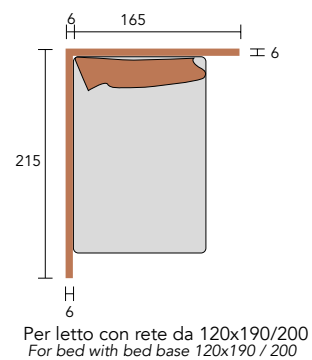

Programma Joker

Joker system

Joker

Pannelli Joker

Joker panels

	Dimensioni pannelli Panels dimensions	Codice pannelli Panels code	H.L.P.
24 	24x125	27T125024	24x124x6
24 	24x135	27T135024	24x135x6
24 	24x165	27T165024	24x165x6
24 	24x215	27T215024	24x210x6

Rivestimenti (pannelli Joker)

Covers (Joker panels)

	Dimensioni pannelli Panels dimensions	Codice Code	H.L.P.
24 	24x125	B7T125024	25x125x6
24 	24x135	B7T135024	25x135x6
24 	24x165	B7T165024	25x165x6
24 	24x215	B7T215024	25x210x6

ACCESSORI / ACCESSORIES

Lampada LED dimmerabile con radio comando

Dimmable Led lamp with remote control

Dimensioni
Dimensions

125	31QB2T12501
135	31QB2T13501
165	31QB2T16501
215	31QB2T21501

NO su misura
No special sizes

Radio comando con magnete

Remote control with magnet

Schema di montaggio

Assembly instructions

Misure di ingombro

External dimensions

Tipi di Soggiacere utilizzabili

Soggiacere models usable