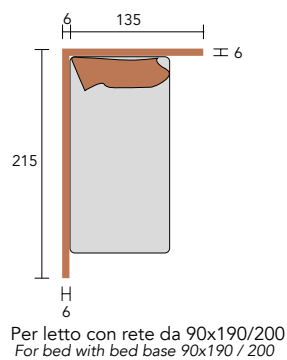

Programma Joker

Joker system

Joker

Pannelli Joker

Joker panels

	Dimensioni pannelli Panels dimensions	Codice pannelli Panels code	H.L.P.
24 	24x125	27T125024	24x124x6
24 	24x135	27T135024	24x135x6
24 	24x165	27T165024	24x165x6
24 	24x215	27T215024	24x210x6

Rivestimenti (pannelli Joker)

Covers (Joker panels)

	Dimensioni pannelli Panels dimensions	Codice Code	H.L.P.
24 	24x125	B7T125024	25x125x6
24 	24x135	B7T135024	25x135x6
24 	24x165	B7T165024	25x165x6
24 	24x215	B7T215024	25x210x6

ACCESSORI / ACCESSORIES

Lampada LED dimmerabile con radio comando

Dimmable Led lamp with remote control

Dimensioni
Dimensions

125	31QB2T12501
135	31QB2T13501
165	31QB2T16501
215	31QB2T21501

NO su misura
No special sizes

Radio comando con magnete

Remote control with magnet

Schema di montaggio

Assembly instructions

Misure di ingombro

External dimensions

Tipi di Soggiacere utilizzabili

Soggiacere models usable