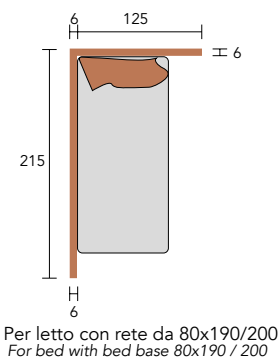

Programma Joker

Joker system

Joker

Pannelli Joker

Joker panels

	Dimensioni pannelli Panels dimensions	Codice pannelli Panels code	H.L.P.
24 	24x125	27T125024	24x124x6
24 	24x135	27T135024	24x135x6
24 	24x165	27T165024	24x165x6
24 	24x215	27T215024	24x210x6

Rivestimenti (pannelli Joker)

Covers (Joker panels)

	Dimensioni pannelli Panels dimensions	Codice Code	H.L.P.
24 	24x125	B7T125024	25x125x6
24 	24x135	B7T135024	25x135x6
24 	24x165	B7T165024	25x165x6
24 	24x215	B7T215024	25x210x6

ACCESSORI / ACCESSORIES

Lampada LED dimmerabile con radio comando

Dimmable Led lamp with remote control

Dimensioni
Dimensions

125	31QB2T12501
135	31QB2T13501
165	31QB2T16501
215	31QB2T21501

NO su misura
No special sizes

Radio comando con magnete

Remote control with magnet

Schema di montaggio

Assembly instructions

Misure di ingombro

External dimensions

Tipi di Soggiacere utilizzabili

Soggiacere models usable