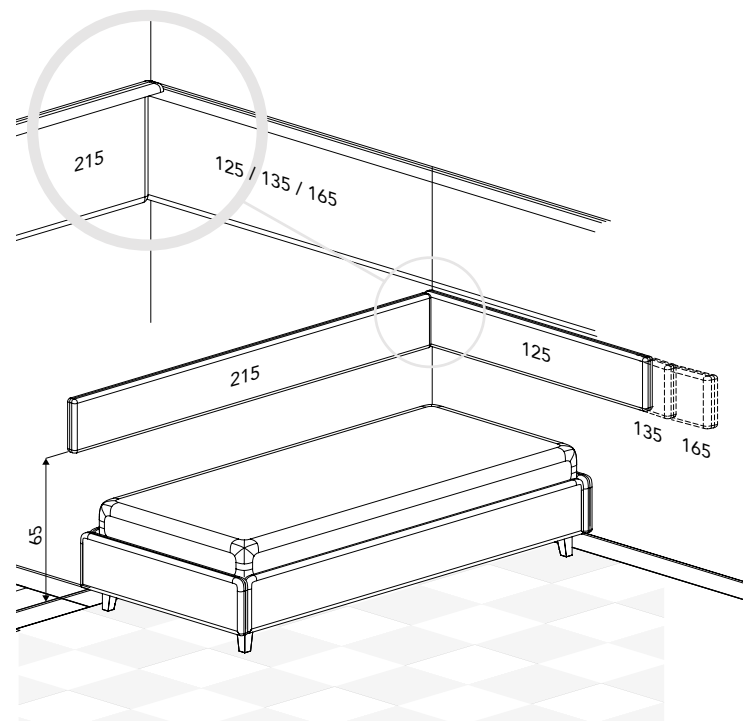

Programma Joker

Joker system

Joker

Pannelli Joker

Joker panels

	Dimensioni pannelli Panels dimensions	Codice pannelli Panels code	H.L.P.
24 	24x125	27T125024	24x124x6
24 	24x135	27T135024	24x135x6
24 	24x165	27T165024	24x165x6
24 	24x215	27T215024	24x210x6

Rivestimenti (pannelli Joker)

Covers (Joker panels)

	Dimensioni pannelli Panels dimensions	Codice Code	H.L.P.
24 	24x125	B7T125024	25x125x6
24 	24x135	B7T135024	25x135x6
24 	24x165	B7T165024	25x165x6
24 	24x215	B7T215024	25x210x6

ACCESSORI / ACCESSORIES

Lampada LED dimmerabile con radio comando

Dimmable Led lamp with remote control

Dimensioni
Dimensions

125	31QB2T12501
135	31QB2T13501
165	31QB2T16501
215	31QB2T21501

NO su misura
No special sizes

Radio comando con magnete

Remote control with magnet

Schema di montaggio

Assembly instructions

Misure di ingombro

External dimensions

Tipi di Soggiacere utilizzabili

Soggiacere models usable