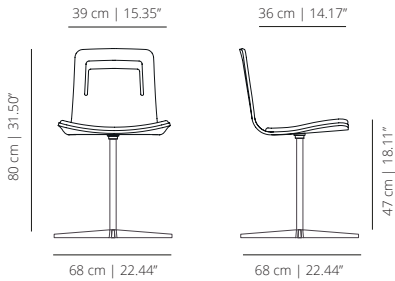

FOUR STARS SWIVEL BASE WITH HANDLE

KL4PUROCR | KL4PU_CR
stained with cushion | lacquered with cushion