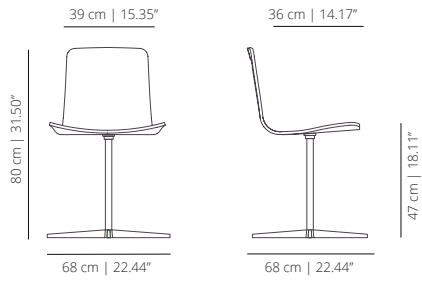

**KL4PUROR | KL4PUTXR**  
stained | lacquered

**FOUR STARS SWIVEL BASE WITHOUT HANDLE**

**KL4PURO | KL4PUTX**  
stained | lacquered

**FOUR STARS SWIVEL BASE**

**KL4PUT**  
smooth upholstery

**KL4PUTS**  
soft upholstery