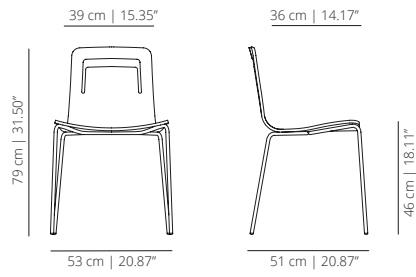

FOUR LEGS BASE WITH HANDLE

KL4PROR | KL4PTXR
stained | lacquered