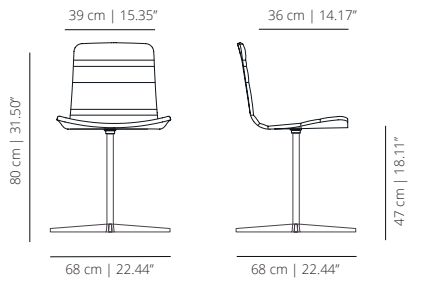

KL4PUB
lines upholstery