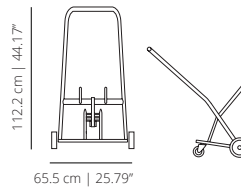

KLCT trolley

Available to transport chairs with four legs base. Trolley lacquered in black. The transport is possible for a maximum of 10 chairs simultaneously for models of plywood natural oak stained or lacquered and 4 chairs for upholstered models.