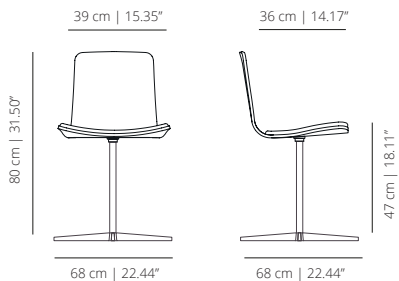

**KL4PUB**  
lines upholstery

**FOUR STARS SWIVEL BASE WITH HANDLE**

**KL4PUROCR | KL4PU\_CR**  
stained with cushion | lacquered with cushion

**FOUR STARS SWIVEL BASE WITHOUT HANDLE**

**KL4PUROC | KL4PU\_C**  
stained with cushion | lacquered with cushion