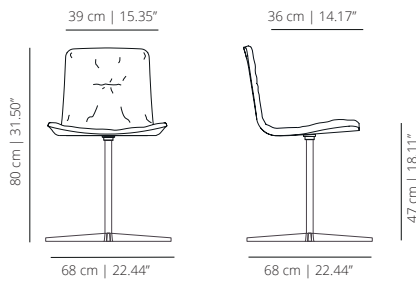

**KL4PUROR | KL4PUTXR**  
stained | lacquered

**FOUR STARS SWIVEL BASE WITHOUT HANDLE**

**KL4PURO | KL4PUTX**  
stained | lacquered

**FOUR STARS SWIVEL BASE**

**KL4PUT**  
smooth upholstery

**KL4PUTS**  
soft upholstery