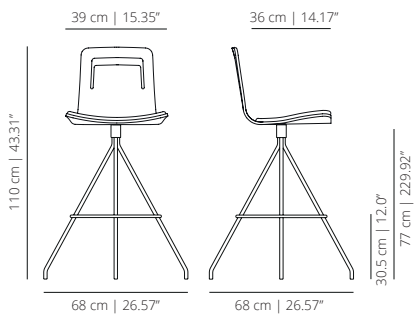

SWIVEL BAR STOOL WITH HANDLE

KLTBAR_CR lacquered