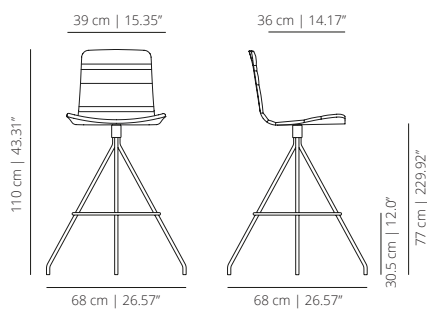

SWIVEL BAR STOOL

KLBART smooth upholstery

SWIVEL BAR STOOL WITHOUT HANDLE

KLTBARTS soft upholstery

SWIVEL BAR STOOL

KLTBARB lines upholstery

SWIVEL BAR STOOL WITH HANDLE

KLTBARROCR stained with cushion