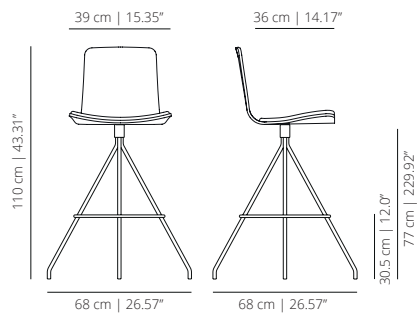

SWIVEL BAR STOOL WITHOUT HANDLE

KLTBARROC stained