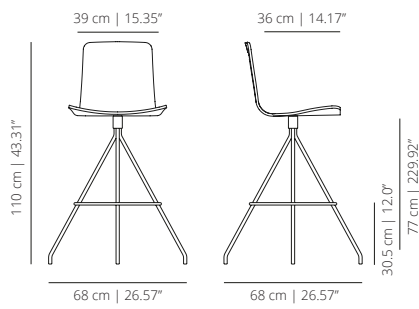

SWIVEL BAR STOOL

KLBART smooth upholstery