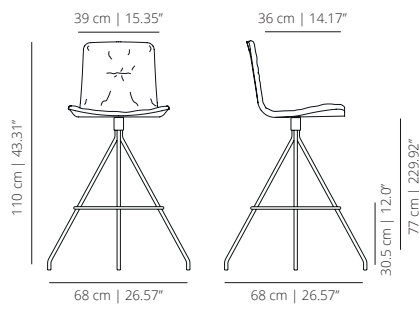

SWIVEL BAR STOOL WITHOUT HANDLE

KLTBARTS soft upholstery