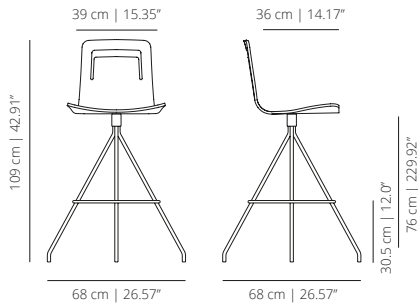

SWIVEL BAR STOOL WITH HANDLE

KLTBARROR
stained