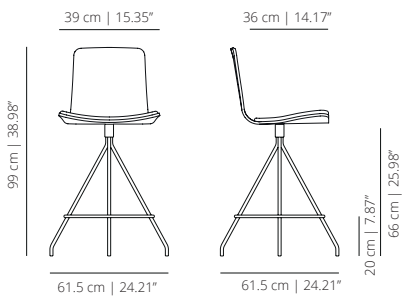

SWIVEL COUNTER STOOL WITHOUT HANDLE

KLTCO_C
lacquered