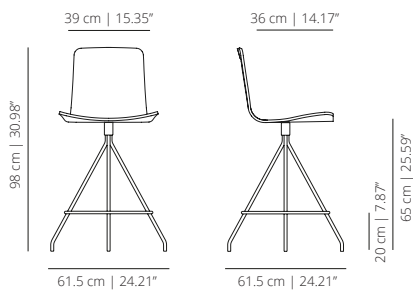

KLTCORO
stained

KLTCOTX
lacquered

SWIVEL COUNTER STOOL WITHOUT HANDLE

KLTCOT
smooth upholstery

SWIVEL COUNTER STOOL

KLTCOTS
soft upholstery

SWIVEL COUNTER STOOL

KLTCOB
lines upholstery