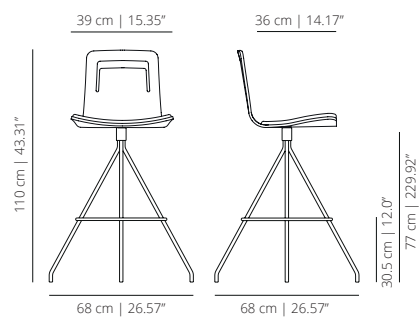

SWIVEL BAR STOOL

KLBART smooth upholstery

SWIVEL BAR STOOL WITHOUT HANDLE

KLTBARTS soft upholstery

SWIVEL BAR STOOL

KLTBARB lines upholstery

SWIVEL BAR STOOL WITH HANDLE

KLTBARROCR stained with cushion