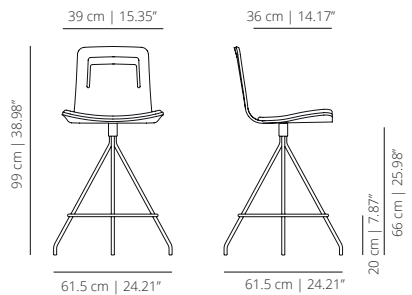

SWIVEL COUNTER STOOL WITH HANDLE

KLTCOROCR
stained with cushion