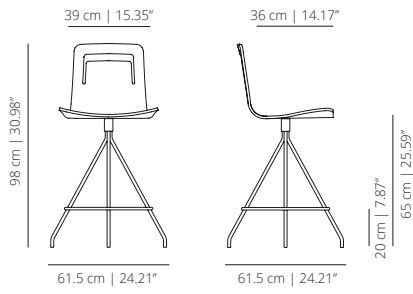

SWIVEL COUNTER STOOL WITH HANDLE

KLTCOROR
stained