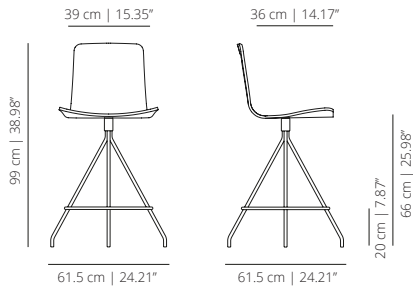

KLTCORO
stained

KLTCOTX
lacquered

SWIVEL COUNTER STOOL WITHOUT HANDLE

KLTCOT
smooth upholstery

SWIVEL COUNTER STOOL

KLTCOTS
soft upholstery

SWIVEL COUNTER STOOL

KLTCOB
lines upholstery