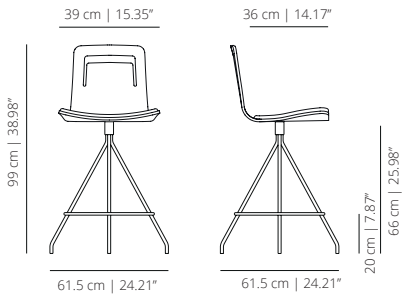

SWIVEL COUNTER STOOL WITH HANDLE

KLTCO_CR
lacquered with cushion