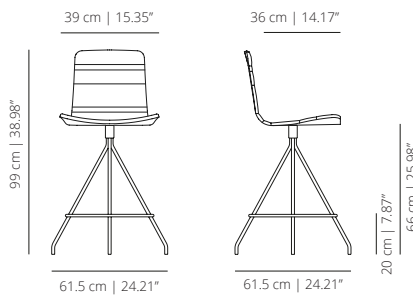

KLTCORO
stained

KLTCOTX
lacquered

SWIVEL COUNTER STOOL WITHOUT HANDLE

KLTCOT
smooth upholstery

SWIVEL COUNTER STOOL

KLTCOTS
soft upholstery

SWIVEL COUNTER STOOL

KLTCOB
lines upholstery