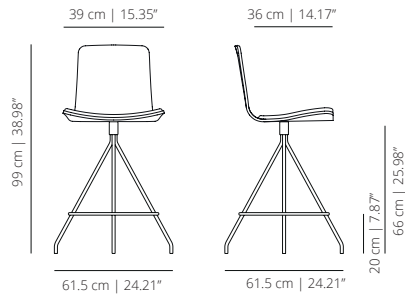

SWIVEL COUNTER STOOL WITH HANDLE

KLTCOROCR
stained with cushion

SWIVEL COUNTER STOOL WITH HANDLE

KLTCO_CR
lacquered with cushion

SWIVEL COUNTER STOOL WITHOUT HANDLE

KLTCOROC
stained

SWIVEL COUNTER STOOL WITHOUT HANDLE