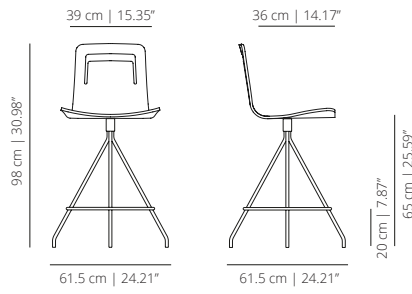

KLTCOTXR
lacquered