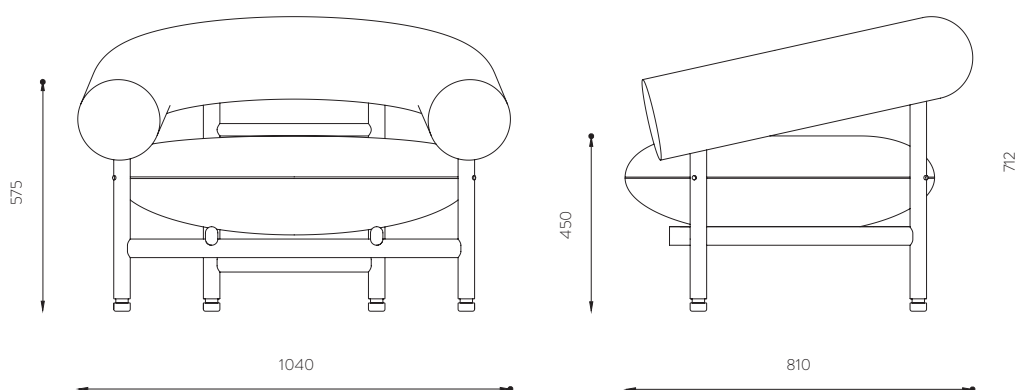

# LOOP LOUNGE CHAIR

by DAVID GIRELLI

Loop is a lounge chair influenced by mid-century oversized furniture coupled with a nordic inspired frame and solid wood legs relying upon traditional joinery techniques. It's enormous, but have a light visual impact, balanced by the contrast between wood and upholstery that is both playful and elegant.

DIMENSIONS  
W 1040 H 712 D 810 | 0.60M<sup>3</sup>

REFERENCES  
**CD.DG001C** OAK CLASSIC FABRIC  
**CD.DG001CTC** OAK CLIENT FABRIC  
**CD.DG001CP** OAK PREMIUM FABRIC